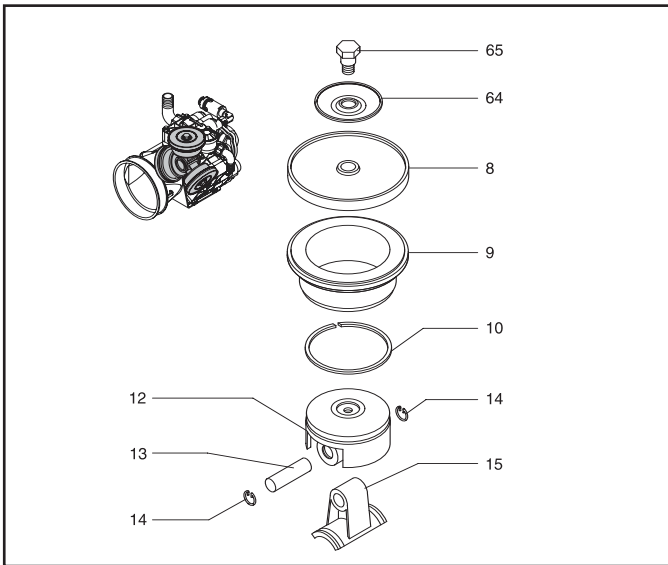

Parts Illustrations for Models 9910-D115, 9910-D115GR34 and 9910-D135

Figure 9. 9910-D115GR34 Gear Box Components