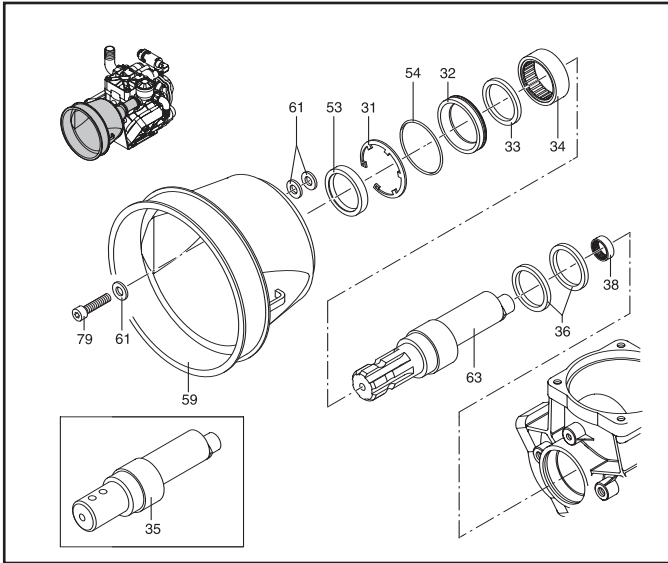

Parts Illustrations for Models 9910-D115, 9910-D115GR34 and 9910-D135

Figure 8. Parts Illustrations for Model 9910-D115 and 9910-D135