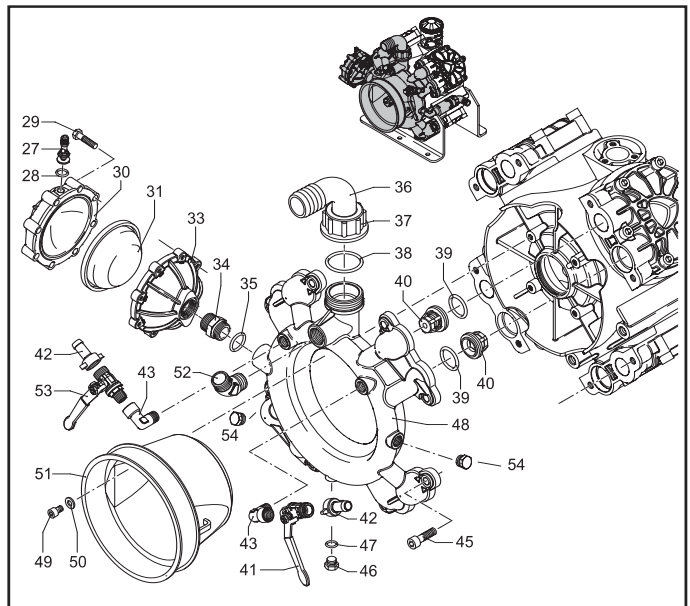

Parts Illustrations for Models 9910-DBA160 and 9910-DBA200

Parts List for Models 9910-DBA160 and 9910-DBA200

REF. NO.	PART NUMBER	DESCRIPTION	QTY. REQ'D
1	9910-2240100	Diaphragm pin	4
2	9910-580090	Retaining washer	4
3	9910-2240080	Diaphragm, Buna	4
4	9910-2240050	Sleeve DBA160	4
4	9910-2240340	Sleeve DBA200	4
5	9910-260230	Piston ring DBA160	4
5	9910-2240360	Piston ring DBA200	4
6	9910-2240060	Piston DBA160	4
6	9910-2240350	Piston DBA200	4
7	9910-260700	Piston pin DBA160	4
7	9910-540070	Piston pin DBA200	4
8	9910-160691	Pin ring	8
9	9910-2380050	Connecting rod	4
10	9910-2240110	Nut	4
11	9910-1800060	Black cap DBA160	1
11	9910-750050	Red cap DBA200	1
12	9910-1040060	O-Ring	1
14	9910-540290	Bolt	3
15	9910-2240070	Oil sight glass	1
16	9910-2240270	O-Ring	1
17	9910-2380010	Pump body DBA160	1
17	9910-2380011	Pump body DBA200	1
18	9910-2240450	Right head	2
20	9910-2240470	Bolt	24
21	9910-180101	O-Ring	1
22	9910-2380040	Base	1
23	9910-2380060	Bolt	8
24	9910-820361	Plug	1
25	9910-2240451	Left head	2
27	9910-180020	Air valve	1
28	9910-650542	Gasket	1
29	9910-621781	Bolt	8
30	9910-629211	Upper air chamber	1
31	9910-550190	Air chamber Diaphragm -Buna	1
32	9910-2380030	Base	1
33	9910-1520770	Lower air chamber	1
34	9910-1520740	Threaded adapter	8
35	9910-720030	O-Ring	1
36	9910-540550	Elbow 1-1/2"	1
37	9910-540540	Ring nut	1
38	9910-250310	O-Ring	8
39	9910-680070	O-Ring	8
40	9910-759051	Complete valve	8
41	9910-130491	Right valve	1

REF. NO.	PART NUMBER	DESCRIPTION	QTY. REQ'D
42	9910-110130	Hose barb 1/2"	2
43	9910-2240260	Valve elbow	2
45	9910-650330	Bolt	8
46	9910-880581	Cap, brass	1
47	9910-820510	O-Ring	1
48	9910-2380070	Manifold	1
49	9910-850250	Bolt	4
50	9910-390311	Washer	4
51	9910-1500470	Shield	1
52	9910-851650	Outlet elbow	1
53	9910-130492	Left valve	1
54	2406-0023	Plug	2
60	9910-2240160	Snap ring	2
61	9910-2240150	Seal ring	2
62	9910-2240430	Bearing	2
63	9910-2240121	Con rod ring	2
64	9910-850320	Roller bearing	2
65	9910-2240173	Crankshaft	1
66	9910-2240290	O-ring	1
67	9910-2240020	Flange	1
68	9910-160670	Bolt	6

**9910-KIT2456
Diaphragm Kit**

REF. NO.	QTY.
3	4

**9910-KIT2374
Valve Kit**

REF. NO.	QTY.
39	8
40	8

**9910-KIT2457
O-Ring Kit**

REF. NO.	QTY.
12	1
16	1
21	1
35	1
38	1
39	8
47	1
66	1

REF. NO.	DESCRIPTION	Tightening Torque	
		In Lbs.	Nm
1	Dia. Pin	262.5	29.4
10	Nut	262.5	29.4
14	Bolt	87.5	9.8
19	Bolt	435.5	49.0
20	Bolt	435.5	49.0
23	Bolt	435.5	49.0
24	Plug	171.4	19.6
27	Air valve	34.5	3.9
29	Bolt	171.4	19.6
45	Bolt	350.0	39.2
46	Brass cap	171.4	19.6
49	Bolt	87.5	9.8
54	Plug	171.4	19.6
68	Bolt	350.0	39.2