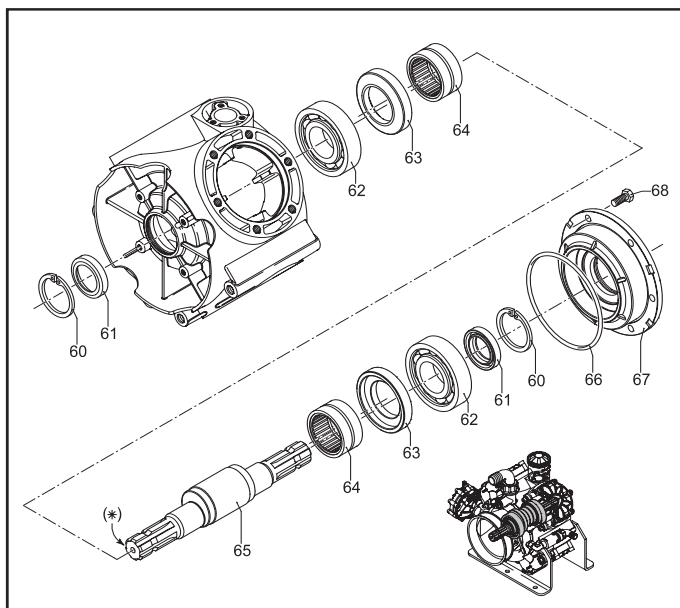

Parts Illustrations for Models 9910-DBA160 and 9910-DBA200

Parts List for Models 9910-DBA160 and 9910-DBA200

REF. NO.	PART NUMBER	DESCRIPTION	QTY. REQ'D
1	9910-2240100	Diaphragm pin	4
2	9910-580090	Retaining washer	4
3	9910-2240080	Diaphragm, Buna	4
4	9910-2240050	Sleeve DBA160	4
4	9910-2240340	Sleeve DBA200	4
5	9910-260230	Piston ring DBA160	4
5	9910-2240360	Piston ring DBA200	4
6	9910-2240060	Piston DBA160	4
6	9910-2240350	Piston DBA200	4
7	9910-260700	Piston pin DBA160	4
7	9910-540070	Piston pin DBA200	4
8	9910-160691	Pin ring	8
9	9910-2380050	Connecting rod	4
10	9910-2240110	Nut	4
11	9910-1800060	Black cap DBA160	1
11	9910-750050	Red cap DBA200	1
12	9910-1040060	O-Ring	1
14	9910-540290	Bolt	3
15	9910-2240070	Oil sight glass	1
16	9910-2240270	O-Ring	1
17	9910-2380010	Pump body DBA160	1
17	9910-2380011	Pump body DBA200	1
18	9910-2240450	Right head	2
20	9910-2240470	Bolt	24
21	9910-180101	O-Ring	1
22	9910-2380040	Base	1
23	9910-2380060	Bolt	8
24	9910-820361	Plug	1
25	9910-2240451	Left head	2
27	9910-180020	Air valve	1
28	9910-650542	Gasket	1
29	9910-621781	Bolt	8
30	9910-629211	Upper air chamber	1
31	9910-550190	Air chamber Diaphragm -Buna	1
32	9910-2380030	Base	1
33	9910-1520770	Lower air chamber	1
34	9910-1520740	Threaded adapter	8
35	9910-720030	O-Ring	1
36	9910-540550	Elbow 1-1/2"	1
37	9910-540540	Ring nut	1
38	9910-250310	O-Ring	8
39	9910-680070	O-Ring	8
40	9910-759051	Complete valve	8
41	9910-130491	Right valve	1

REF. NO.	PART NUMBER	DESCRIPTION	QTY. REQ'D
42	9910-110130	Hose barb 1/2"	2
43	9910-2240260	Valve elbow	2
45	9910-650330	Bolt	8
46	9910-880581	Cap, brass	1
47	9910-820510	O-Ring	1
48	9910-2380070	Manifold	1
49	9910-850250	Bolt	4
50	9910-390311	Washer	4
51	9910-1500470	Shield	1
52	9910-851650	Outlet elbow	1
53	9910-130492	Left valve	1
54	2406-0023	Plug	2
60	9910-2240160	Snap ring	2
61	9910-2240150	Seal ring	2
62	9910-2240430	Bearing	2
63	9910-2240121	Con rod ring	2
64	9910-850320	Roller bearing	2
65	9910-2240173	Crankshaft	1
66	9910-2240290	O-ring	1
67	9910-2240020	Flange	1
68	9910-160670	Bolt	6

**9910-KIT2456
Diaphragm Kit**

REF. NO.	QTY.
3	4

**9910-KIT2374
Valve Kit**

REF. NO.	QTY.
39	8
40	8

**9910-KIT2457
O-Ring Kit**

REF. NO.	QTY.
12	1
16	1
21	1
35	1
38	1
39	8
47	1
66	1

REF. NO.	DESCRIPTION	Tightening Torque	
		In Lbs.	Nm
1	Dia. Pin	262.5	29.4
10	Nut	262.5	29.4
14	Bolt	87.5	9.8
19	Bolt	435.5	49.0
20	Bolt	435.5	49.0
23	Bolt	435.5	49.0
24	Plug	171.4	19.6
27	Air valve	34.5	3.9
29	Bolt	171.4	19.6
45	Bolt	350.0	39.2
46	Brass cap	171.4	19.6
49	Bolt	87.5	9.8
54	Plug	171.4	19.6
68	Bolt	350.0	39.2