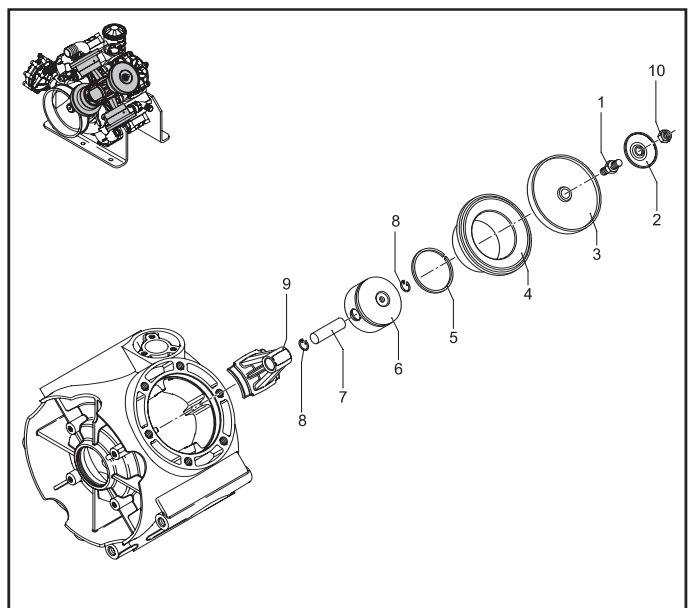

Parts Illustrations for Models 9910-DBA160 and 9910-DBA200

Parts List for Models 9910-DBA160 and 9910-DBA200

REF. NO.	PART NUMBER	DESCRIPTION	QTY. REQ'D
1	9910-2240100	Diaphragm pin	4
2	9910-580090	Retaining washer	4
3	9910-2240080	Diaphragm, Buna	4
4	9910-2240050	Sleeve DBA160	4
4	9910-2240340	Sleeve DBA200	4
5	9910-260230	Piston ring DBA160	4
5	9910-2240360	Piston ring DBA200	4
6	9910-2240060	Piston DBA160	4
6	9910-2240350	Piston DBA200	4
7	9910-260700	Piston pin DBA160	4
7	9910-540070	Piston pin DBA200	4
8	9910-160691	Pin ring	8
9	9910-2380050	Connecting rod	4
10	9910-2240110	Nut	4
11	9910-1800060	Black cap DBA160	1
11	9910-750050	Red cap DBA200	1
12	9910-1040060	O-Ring	1
14	9910-540290	Bolt	3
15	9910-2240070	Oil sight glass	1
16	9910-2240270	O-Ring	1
17	9910-2380010	Pump body DBA160	1
17	9910-2380011	Pump body DBA200	1
18	9910-2240450	Right head	2
20	9910-2240470	Bolt	24
21	9910-180101	O-Ring	1
22	9910-2380040	Base	1
23	9910-2380060	Bolt	8
24	9910-820361	Plug	1
25	9910-2240451	Left head	2
27	9910-180020	Air valve	1
28	9910-650542	Gasket	1
29	9910-621781	Bolt	8
30	9910-629211	Upper air chamber	1
31	9910-550190	Air chamber Diaphragm -Buna	1
32	9910-2380030	Base	1
33	9910-1520770	Lower air chamber	1
34	9910-1520740	Threaded adapter	8
35	9910-720030	O-Ring	1
36	9910-540550	Elbow 1-1/2"	1
37	9910-540540	Ring nut	1
38	9910-250310	O-Ring	8
39	9910-680070	O-Ring	8
40	9910-759051	Complete valve	8
41	9910-130491	Right valve	1

REF. NO.	PART NUMBER	DESCRIPTION	QTY. REQ'D
42	9910-110130	Hose barb 1/2"	2
43	9910-2240260	Valve elbow	2
45	9910-650330	Bolt	8
46	9910-880581	Cap, brass	1
47	9910-820510	O-Ring	1
48	9910-2380070	Manifold	1
49	9910-850250	Bolt	4
50	9910-390311	Washer	4
51	9910-1500470	Shield	1
52	9910-851650	Outlet elbow	1
53	9910-130492	Left valve	1
54	2406-0023	Plug	2
60	9910-2240160	Snap ring	2
61	9910-2240150	Seal ring	2
62	9910-2240430	Bearing	2
63	9910-2240121	Con rod ring	2
64	9910-850320	Roller bearing	2
65	9910-2240173	Crankshaft	1
66	9910-2240290	O-ring	1
67	9910-2240020	Flange	1
68	9910-160670	Bolt	6

**9910-KIT2456
Diaphragm Kit**

REF. NO.	QTY.
3	4

**9910-KIT2374
Valve Kit**

REF. NO.	QTY.
39	8
40	8

**9910-KIT2457
O-Ring Kit**

REF. NO.	QTY.
12	1
16	1
21	1
35	1
38	1
39	8
47	1
66	1

REF. NO.	DESCRIPTION	Tightening Torque	
		In Lbs.	Nm
1	Dia. Pin	262.5	29.4
10	Nut	262.5	29.4
14	Bolt	87.5	9.8
19	Bolt	435.5	49.0
20	Bolt	435.5	49.0
23	Bolt	435.5	49.0
24	Plug	171.4	19.6
27	Air valve	34.5	3.9
29	Bolt	171.4	19.6
45	Bolt	350.0	39.2
46	Brass cap	171.4	19.6
49	Bolt	87.5	9.8
54	Plug	171.4	19.6
68	Bolt	350.0	39.2