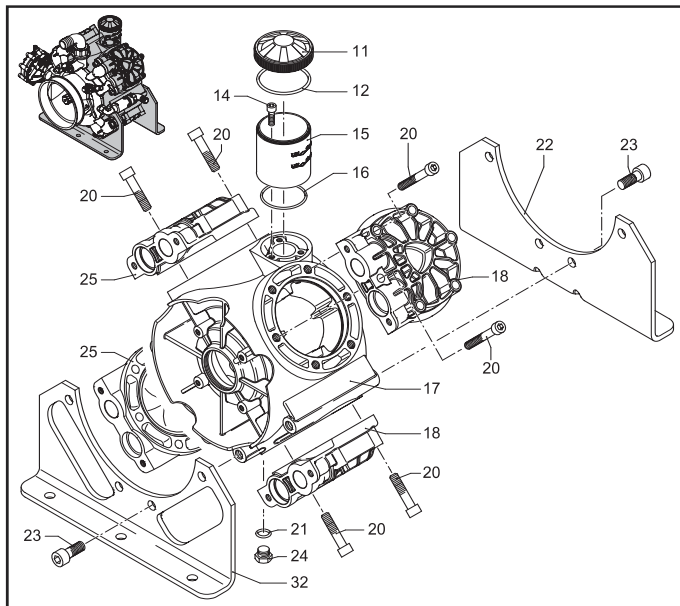

Parts Illustrations for Models 9910-DBA160 and 9910-DBA200

Parts List for Models 9910-DBA160 and 9910-DBA200

REF. NO.	PART NUMBER	DESCRIPTION	QTY. REQ'D
1	9910-2240100	Diaphragm pin	4
2	9910-580090	Retaining washer	4
3	9910-2240080	Diaphragm, Buna	4
4	9910-2240050	Sleeve DBA160	4
4	9910-2240340	Sleeve DBA200	4
5	9910-260230	Piston ring DBA160	4
5	9910-2240360	Piston ring DBA200	4
6	9910-2240060	Piston DBA160	4
6	9910-2240350	Piston DBA200	4
7	9910-260700	Piston pin DBA160	4
7	9910-540070	Piston pin DBA200	4
8	9910-160691	Pin ring	8
9	9910-2380050	Connecting rod	4
10	9910-2240110	Nut	4
11	9910-1800060	Black cap DBA160	1
11	9910-750050	Red cap DBA200	1
12	9910-1040060	O-Ring	1
14	9910-540290	Bolt	3
15	9910-2240070	Oil sight glass	1
16	9910-2240270	O-Ring	1
17	9910-2380010	Pump body DBA160	1
17	9910-2380011	Pump body DBA200	1
18	9910-2240450	Right head	2
20	9910-2240470	Bolt	24
21	9910-180101	O-Ring	1
22	9910-2380040	Base	1
23	9910-2380060	Bolt	8
24	9910-820361	Plug	1
25	9910-2240451	Left head	2
27	9910-180020	Air valve	1
28	9910-650542	Gasket	1
29	9910-621781	Bolt	8
30	9910-629211	Upper air chamber	1
31	9910-550190	Air chamber Diaphragm -Buna	1
32	9910-2380030	Base	1
33	9910-1520770	Lower air chamber	1
34	9910-1520740	Threaded adapter	8
35	9910-720030	O-Ring	1
36	9910-540550	Elbow 1-1/2"	1
37	9910-540540	Ring nut	1
38	9910-250310	O-Ring	8
39	9910-680070	O-Ring	8
40	9910-759051	Complete valve	8
41	9910-130491	Right valve	1

REF. NO.	PART NUMBER	DESCRIPTION	QTY. REQ'D
42	9910-110130	Hose barb 1/2"	2
43	9910-2240260	Valve elbow	2
45	9910-650330	Bolt	8
46	9910-880581	Cap, brass	1
47	9910-820510	O-Ring	1
48	9910-2380070	Manifold	1
49	9910-850250	Bolt	4
50	9910-390311	Washer	4
51	9910-1500470	Shield	1
52	9910-851650	Outlet elbow	1
53	9910-130492	Left valve	1
54	2406-0023	Plug	2
60	9910-2240160	Snap ring	2
61	9910-2240150	Seal ring	2
62	9910-2240430	Bearing	2
63	9910-2240121	Con rod ring	2
64	9910-850320	Roller bearing	2
65	9910-2240173	Crankshaft	1
66	9910-2240290	O-ring	1
67	9910-2240020	Flange	1
68	9910-160670	Bolt	6

**9910-KIT2456
Diaphragm Kit**

REF. NO.	QTY.
3	4

**9910-KIT2374
Valve Kit**

REF. NO.	QTY.
39	8
40	8

**9910-KIT2457
O-Ring Kit**

REF. NO.	QTY.
12	1
16	1
21	1
35	1
38	1
39	8
47	1
66	1

REF. NO.	DESCRIPTION	Tightening Torque	
		In Lbs.	Nm
1	Dia. Pin	262.5	29.4
10	Nut	262.5	29.4
14	Bolt	87.5	9.8
19	Bolt	435.5	49.0
20	Bolt	435.5	49.0
23	Bolt	435.5	49.0
24	Plug	171.4	19.6
27	Air valve	34.5	3.9
29	Bolt	171.4	19.6
45	Bolt	350.0	39.2
46	Brass cap	171.4	19.6
49	Bolt	87.5	9.8
54	Plug	171.4	19.6
68	Bolt	350.0	39.2