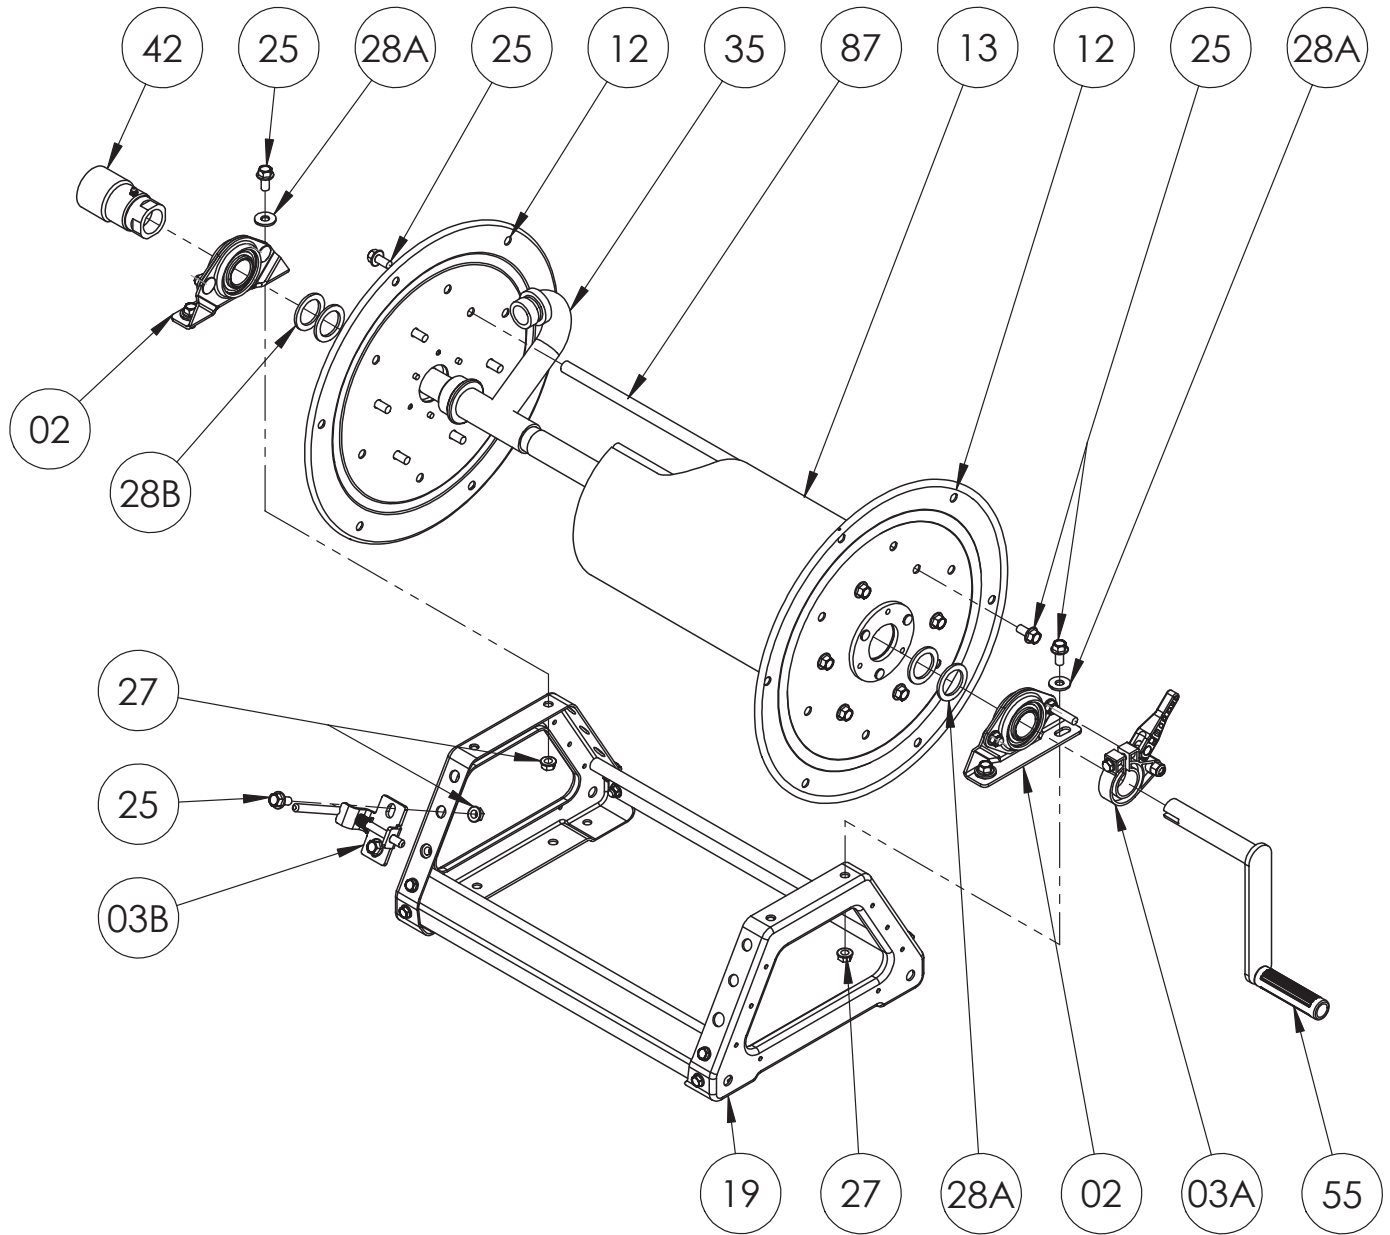

# ISO 125 PARTS LIST

## SERIES 4000 MANUAL REWIND

Hannay ISO Parts Lists are available  
 at [www.hannay.com](http://www.hannay.com)

**PARTS LIST**  
**ISO 125**  
**Series 4000 Manual Rewind**

**When Ordering Parts**  
**BE SURE TO SPECIFY COMPLETE MODEL NUMBER and SERIAL NUMBER OF REEL**  
**USE PART NUMBER!**

<u>Item No.</u>	<u>Description</u>	<u>Part No.</u>	<u>Quantity</u>
02	1" Self Aligning Bearing Assembly (See ISO-210 for Parts).....	9902.1400	2
03A	Cam Lock Drag Brake Assembly (See ISO-254 for Parts).....	9947.0140	1
03B	PL-1 Pinlock (Steel E-Coated) Assembly (See ISO-152 for Parts) .....	9965.0030	1
12	Disc Assembly .....	9903.0721	2
13	8" Diameter Aluminum Drum (Specify Model) .....	9905.3121	1
19	Trapezoid Frame (Steel E-Coated) Assembly .....	9908.1000	1
25	3/8"-16 x 3/4" Spinlock Bolt .....	9904.2201	18
27	3/8"-16 Spinlock Nut .....	9904.6200	6
28A	3/8" Flat Washer .....	9954.0007	4
28B	1" Pipe Hub Spacer (1-7/8" O.D. x 1-5/16" I.D. x 1/8" Thick) .....	9954.0021	As Req'd
35	1" Welded Iron Pipe Hub Assembly with 1" FNPT Riser (Specify Model) .....	9901.1600	1
42	1" 90 Degree FxF Steel 4000 PSI Super Swivel Joint (VITON Packing) .....	9929.8552	1
55	Hand Crank Assembly (See ISO-256 for Parts) .....	9914.0031	1
87	Anodized Aluminum Threaded Spacer Pipe.....	Spec Model	6