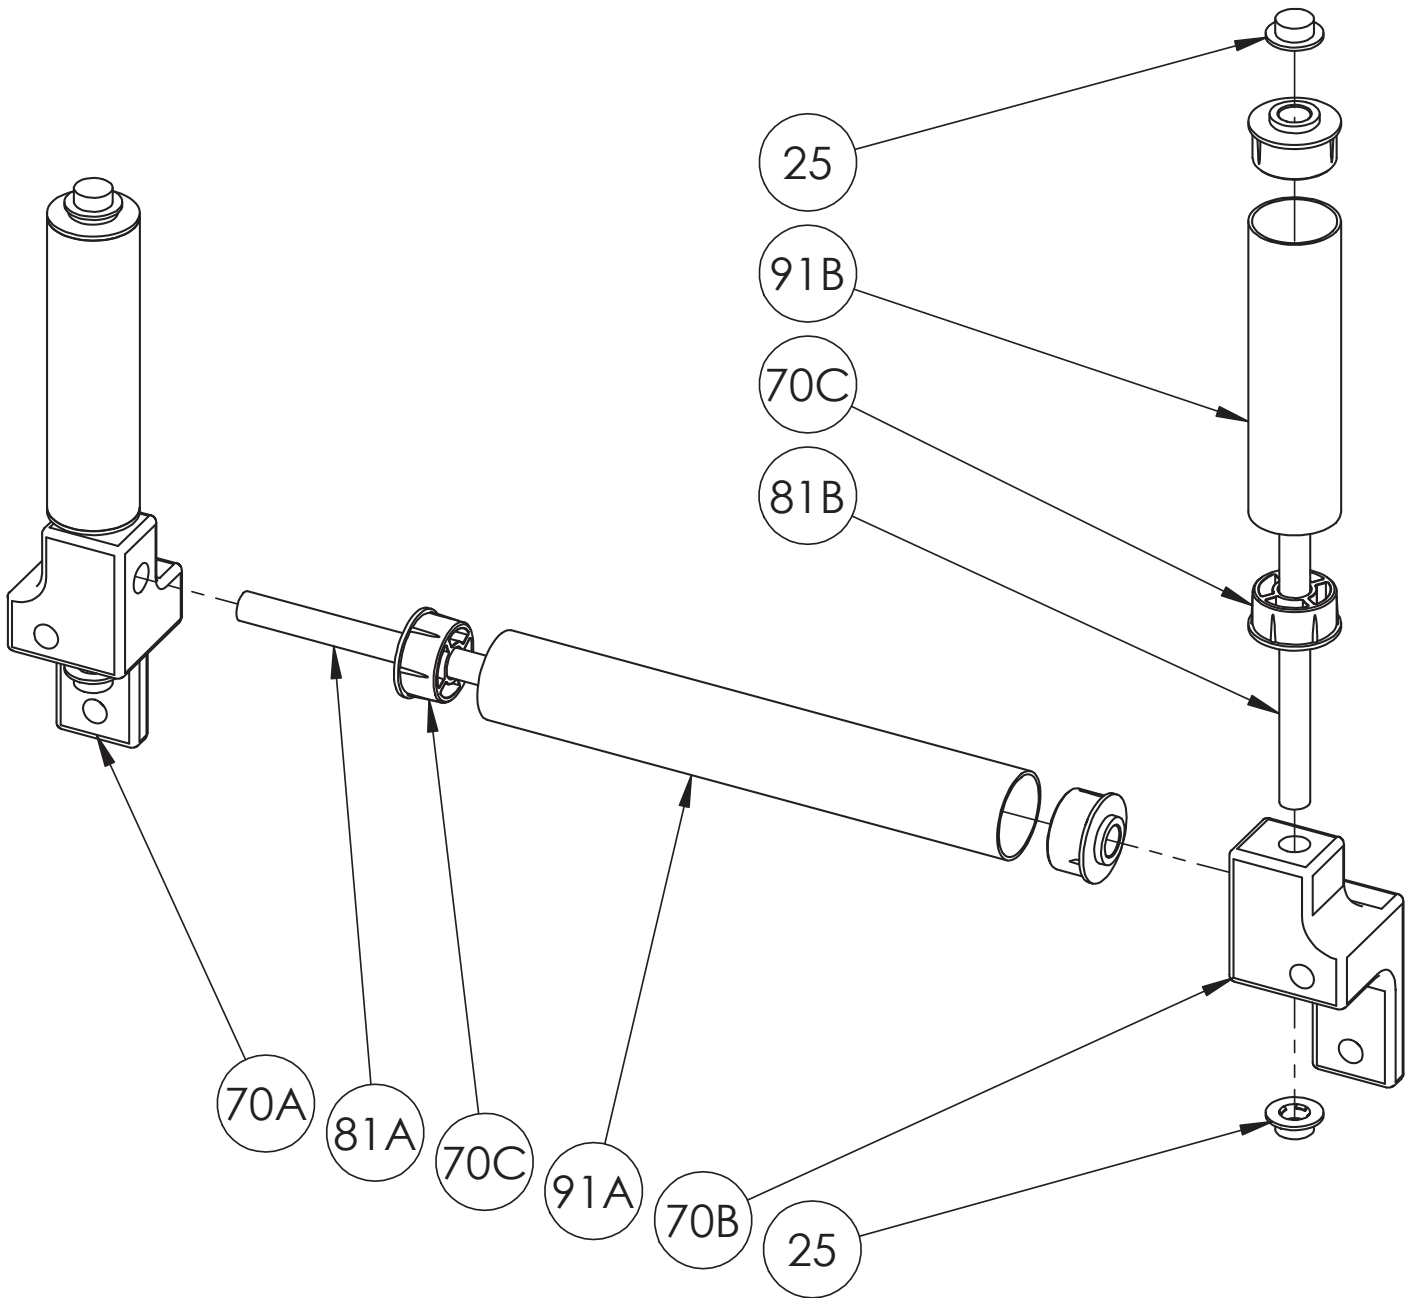

**ASSEMBLY "B" ROLLERS
FOR GUIDEMASTER® REELS**

**PARTS LIST
ISO 263
ASSEMBLY "B" ROLLERS FOR GUIDEMASTER® REELS**

**When Ordering Parts
BE SURE TO SPECIFY COMPLETE MODEL NUMBER and SERIAL NUMBER OF REEL
USE PART NUMBER!**

<u>Item No.</u>	<u>Description</u>	<u>Part No.</u>	<u>Quantity</u>
25	Push Cap.....	9941.0062	4
70A	Left Hand Mounting Block	9940.0252	1
70B	Right Hand Mounting Block	9940.0251	1
70C	Trunion Bearing - 1-1/2"	9940.0007	6
81A	1/2" Horizontal SST Roller Rod (Spec. Model).....	9940.0009	1
91A	1-1/2" O.D. Horizontal SST Roller Tubing (Spec. Model).....	9940.0003	1
81B	1/2" Vertical SST Roller Rod (Spec. Model)	9940.0009	2
91B	1-1/2" O.D. Vertical SST Roller Tubing (Spec. Model)	9940.0003	2