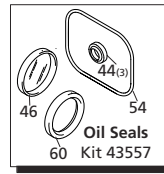

Repair Kits

Pos	Code	Description	Qty	Pos	Code	Description	Qty	Legend	
1	3800250	Screw M4x8	(26.5 in/lbs) 1	39	2840550	Front piston guide ø 12	3	ø 12	ø 12
2	3800180	Knob	1	40	770590	O-Ring ø 26.70x1.78	3	For ○	For ●
3	3800190	Adjusting cover	1	41	2841390	Rear piston guide ø 12	3	JRV2G25	JRV3G20
4	1980220	Spring plate	2	42	3700250	O-Ring ø 8x1.1	3		
5	2760410	Spring	1	43	2841800	Plug	(70.8 in/lbs) 2		
6	4140170	Piston stem	1	44	1683500	Oil seal	3		
7	2260100	O-Ring ø 6.02x2.62	1	45	4140010	Pump body	1		
8	660190	O-Ring ø 6.07x1.78	1	46	4140150	Cover	1		
9	2760210	Ring	1	47	4140360	Snap Ring ø1.47	1		
10	3800210	Piston guide	(132.7 in/lbs) 1	49	4140110	Bearing	1		
11	740290	O-Ring ø 14x1.78	1	50	4140210	Plug	1		
12	820510	O-Ring	1	51	4140060	Piston ø 12	3		
13	3800230	Piston	(26.5 in/lbs) 1	52	4140070	Connecting rod pin	3		
14	2841080	Seat	1	53	4140080	Connecting rod (Aluminum)	3		
15	1470210	O-Ring ø 9x1	2	54	4140090	O-Ring	1		
16	3700240	Hose barb ø 8	1	55	4140270	Screw TE 5x8	4		
17	480480	O-Ring ø 4.48x1.78	1	56	4140030	Cover	1		
18	1250280	Ball	1	57	4140260	Crankshaft	○ 1		
19	1560520	Spring	1	57	4140280	Crankshaft	● 1		
20	2760230	Injector	(354 in/lbs) 1	58	4140240	Bearing	1		
21	276270	O-Ring ø 12x1	1	59	4140190	Ring	1		
22	394280	O-Ring ø 12.42x1.78	1	60	1981730	Oil seal crankshaft	1		
23	2760120	Orifice	1	61	820440	Screw M6x6	1		
24	2760200	Spring	1	62	4149201	Head assembly	1		
25	2761511	Shutter	1	63	1120681	O-Ring ø 3.99x1.78	1		
26	2101770	O-Ring ø 4x2.5	1	64	2841220	O-Ring ø 7.66x1.78	1		
27	1345180	Screw M5x40	(54.8 in/lbs) 8	65	2841230	Plug	1		
28	4140140	Washer	8	67	1780550	Ring øe 20	1		
29	4140020	Head	1	68	4140160	Adaptor	1		
30	3800200	Nut M16x1	1	69	1320060	Flange F8	1		
31	3800240	Screw M4x4	1	70	1040370	Screw M6x22	(92 in/lbs) 4		
32	3800310	Screw M3x4	1	71	2841800	Plug	(70.8 in/lbs) 1		
33	2760260	Plug 1/4" G	(141.6 in/lbs) 2						
34	2840130	Plug	(221 in/lbs) 6		AR64516	Oil	1		
35	2849051	Complete valve	6			<i>OIL CAPACITY - 5.43 OZ</i>			
36	2841520	O-Ring ø 13.5x1.8	6						
37	2200141	Water seal (High & Low)	6						