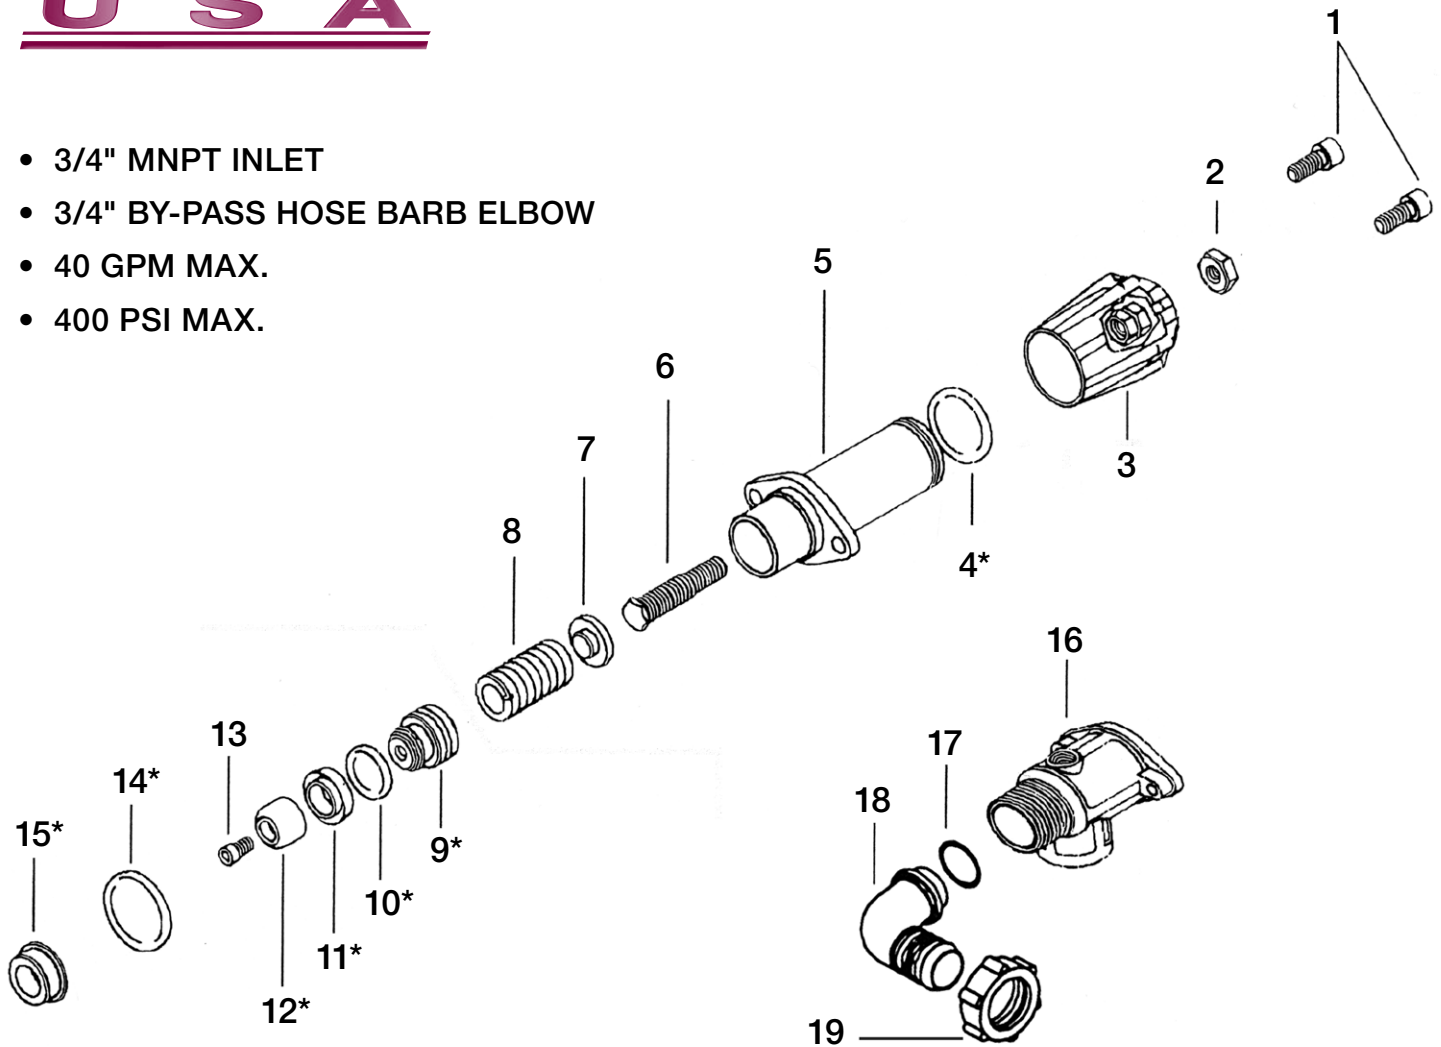

- 3/4" MNPT INLET
- 3/4" BY-PASS HOSE BARB ELBOW
- 40 GPM MAX.
- 400 PSI MAX.

REF. #	PART#	DESCRIPTION	QTY	REF. #	PART#	DESCRIPTION	QTY
1	1805.02	BOLT	1	*11		CUP	1
2		NUT	1	*12		POPPET	1
3		ADJUSTMENT KNOB	1	13	1805.20	BOLT	1
*4		O-RING	1	*14		O-RING	1
5		BODY	1	*15		SEAT	1
6		ADJUSTMENT STEM	1	16		INLET BODY	1
7		WASHER	1	17	1101.04	O-RING	1
8		SPRING	1	18	0253.05	BY-PASS ELBOW	1
*9		PISTON	1	19	0604.36	NUT	1
*10		O-RING	1				

* PARTS INCLUDED IN REPAIR KIT 01-1238.N4/K

UDOR USA
 500 Apollo Drive
 Lino Lakes, MN 55014
 Phone: (651) 785-0666
 Fax: (800) 732-2670
 www.udorusa.com