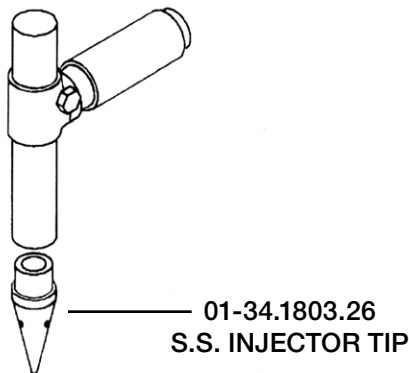

34.1302.2

High Performance Root Feeder

- 1/2" FNPT INLET
- 20 GPM MAX.
- 450 PSI MAX.

01-8711.03
TRIGGER VALVE
REPAIR KIT

*PARTS INCLUDED
IN REPAIR KIT

UDOR USA

500 Apollo Drive
Lino Lakes, MN 55014
Phone: (651) 785-0666
Fax: (800) 732-2670
www.udorusa.com