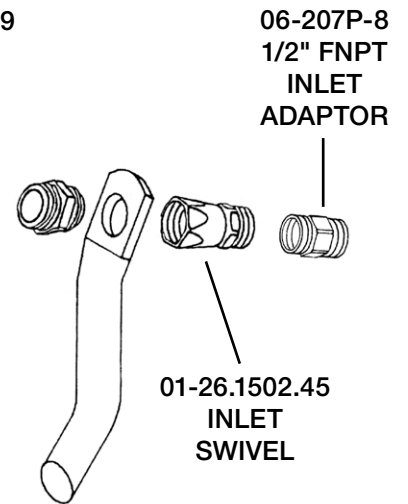

34.1302.2

High Performance Root Feeder

- 1/2" FNPT INLET
- 20 GPM MAX.
- 450 PSI MAX.

01-8711.03
TRIGGER VALVE
REPAIR KIT

*PARTS INCLUDED
IN REPAIR KIT

UDOR USA

500 Apollo Drive
Lino Lakes, MN 55014
Phone: (651) 785-0666
Fax: (800) 732-2670
www.udorusa.com