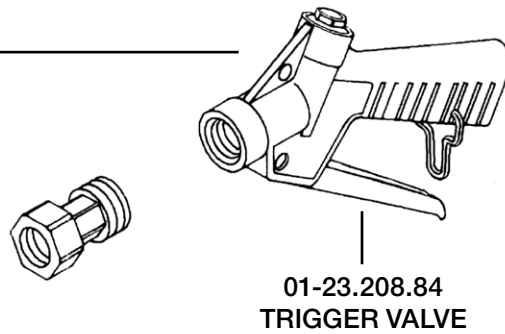

34.1302.2

High Performance Root Feeder

- 1/2" FNPT INLET
- 20 GPM MAX.
- 450 PSI MAX.

01-8711.03
TRIGGER VALVE
REPAIR KIT

*PARTS INCLUDED
IN REPAIR KIT

UDOR USA

500 Apollo Drive
Lino Lakes, MN 55014
Phone: (651) 785-0666
Fax: (800) 732-2670
www.udorusa.com