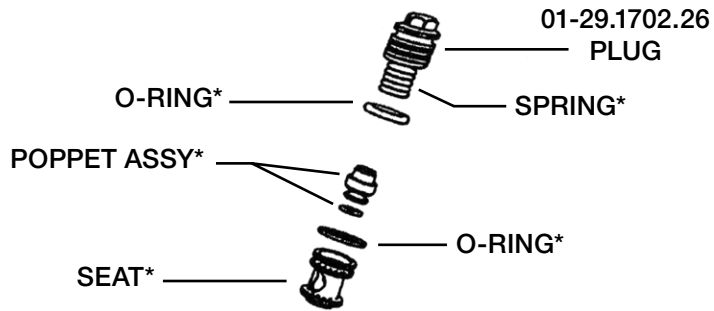

34.1302.2

High Performance Root Feeder

- 1/2" FNPT INLET
- 20 GPM MAX.
- 450 PSI MAX.

01-8711.03
TRIGGER VALVE
REPAIR KIT

*PARTS INCLUDED
IN REPAIR KIT

UDOR USA

500 Apollo Drive
Lino Lakes, MN 55014
Phone: (651) 785-0666
Fax: (800) 732-2670
www.udorusa.com