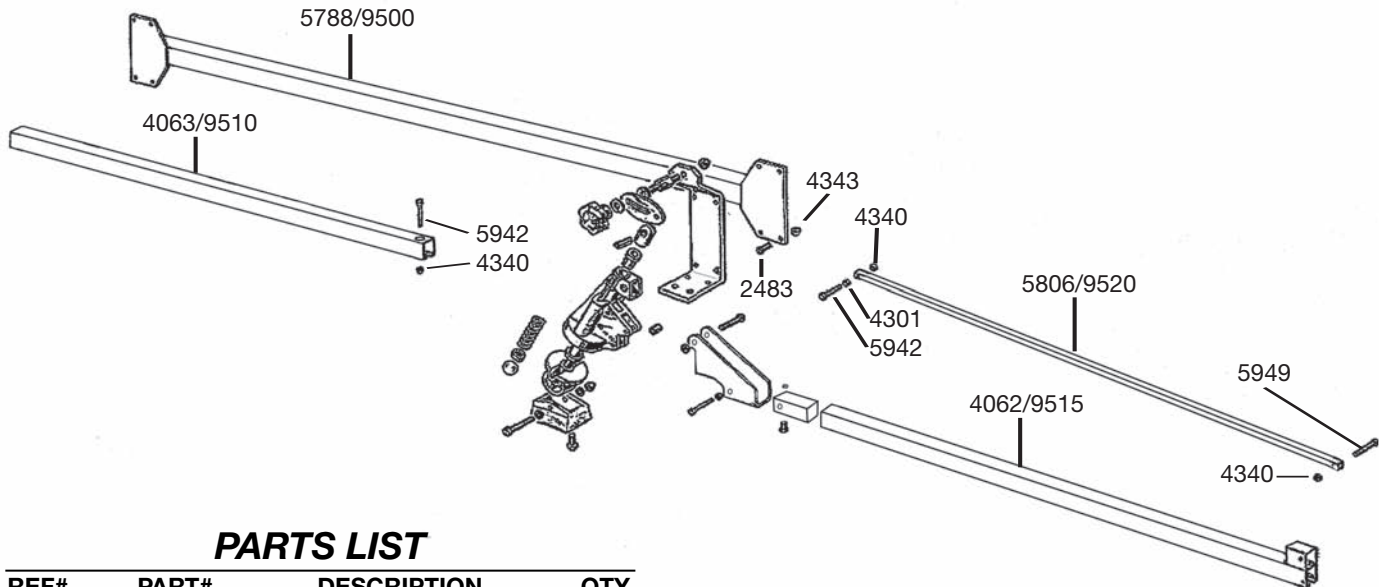

6049.24 & 6049.04

16-Foot & 20-Foot Folding Spray Booms

The 16-foot and 20-foot 3-section spray booms have 1-inch square tubing and double action folding for easy storage. The 16-foot boom folds to 6 feet, and the 20-foot boom folds to 7 feet.

PARTS LIST

REF#	PART#	DESCRIPTION	QTY
	326	Boom Arm Brace	2
	2483	Bolt	8
	4000	Rod Bushing	4
	4062	Boom Arm, 20'	2
	4063	Frame Brace, 20'	1
	4110	Hinge Mount	2
	4160	Spring/Ball Retainer	4
	4301	Spacer	2
	4305	Spacer	2
	4340	Nut	18
	4343	Castle Nut	10
	4382	Self-locking Nut	2
	4515	Boom Arm Yoke	2
	4516	Yoke	2
	4750	R. V. Spring	4
	4780	Bracket	2
	4850	Stud	2
	4905	Plate	2
	5580	Boom Hinge Ass'y	2
	5600	Washer	4
	5602	Washer	4
	5630	Pin	2
	5680	Hinge Body	2
	5681	Hinge Base	2
	5700	1" Hinge Ball	4
	5788	Boom Frame, 20'	1
	5806	Support Bar, 20'	2
	5900	Hinge Knob	2
	5940	Bolt	4
	5941	Bolt	2
	5942	Bolt	12
	5949	Bolt	2
	9500	Boom Frame, 16'	1
	9510	Frame Brace, 16'	1
	9515	Boom Arm, 16'	2
	9520	Support Bar, 16'	2