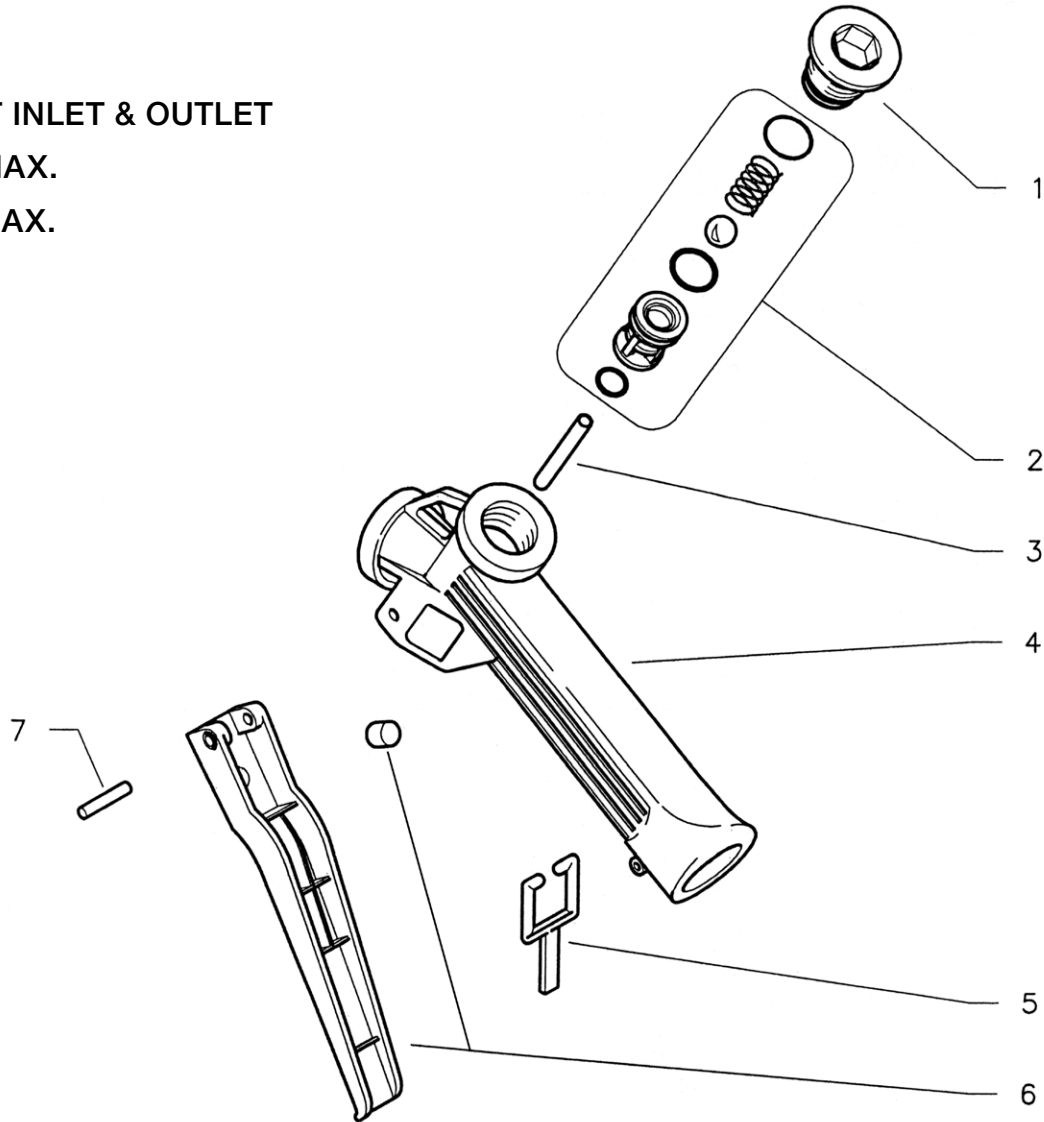

- 1/2" FNPT INLET & OUTLET
- 18 GPM MAX.
- 400 PSI MAX.

REF. #	PART#	DESCRIPTION	QTY	REF. #	PART#	DESCRIPTION	QTY
1		PLUG	1	5	01-1241.42	CLIP	1
2	01-8711.07	REPAIR KIT	1	6	06-1240.C9	TRIGGER	1
3		INLET PIN	1	7	01-29.1607.3	TRIGGER PIN	1
4		MAIN BODY	1				