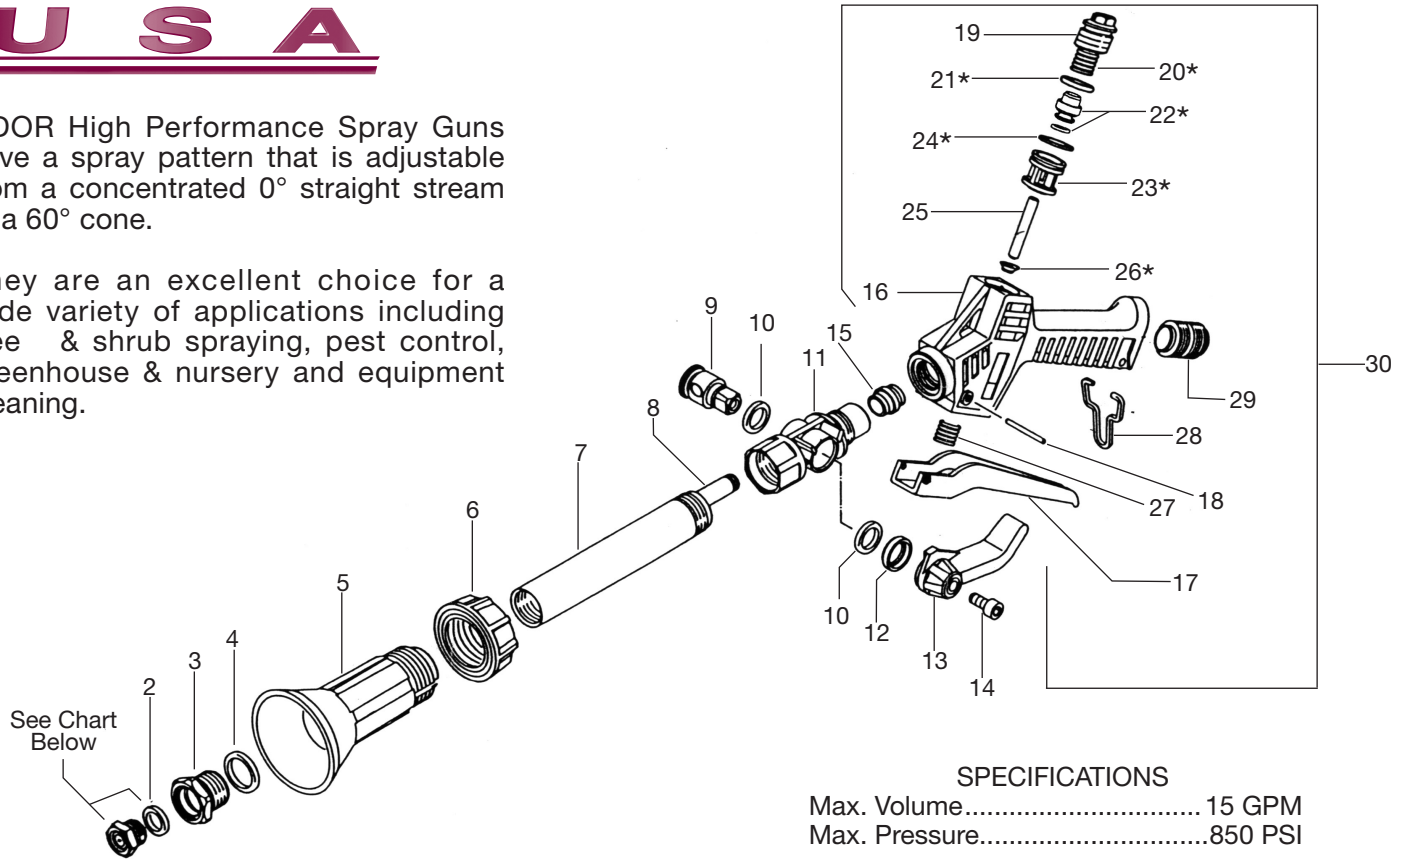

# 26.901.162 (Turbo) High Performance Adjustable Spray Gun

UDOR High Performance Spray Guns have a spray pattern that is adjustable from a concentrated 0° straight stream to a 60° cone.

They are an excellent choice for a wide variety of applications including tree & shrub spraying, pest control, greenhouse & nursery and equipment cleaning.

### SPECIFICATIONS

Max. Volume..... 15 GPM  
Max. Pressure.....850 PSI

REF. #	PART#	DESCRIPTION	QTY	REF. #	PART#	DESCRIPTION	QTY
1	See Chart	Spray Tip	1	16	01-29.208.131	Gun Body	1
2	01-7.602.1	O-Ring	1	17	01-29.902.8	Trigger	1
3	01-26.1701.10	Nozzle Retainer	1	18	01-29.1607.3	Trigger Pin	1
4	01-68.602.10	O-Ring	1	19	01-29.1702.26	Plug	1
5	01-26.1707.2	Nozzle Protector	1	*20		Spring	1
6	01-26.605.50	Nut	1	*21	01-23.602.37	O-Ring	1
7	01-26.1703.22	Outer Tube	1	*22		Poppet Assy	1
8	01-26.1705.55	Inner Tube	1	*23		Seat	1
9	01-26.1304.33	Regulator	1	*24	01-23.602.36	O-Ring	1
10	01-71.602.6	O-Ring	2	25	01-23.1304.29	Plunger	1
11	01-26.305.3	Body	1	*26		Seal	1
12	01-26.1506.14	Spacer	1	27	01-23.1003.16	Spring	1
13	01-26.902.6	Adjustment Lever	1	28	01-29.507.10	Trigger clip	1
14	01-26.1902.20	Bolt	1	29	01-29.1101.1	Inlet Adapter	1
15	01-26.801.5	Insert Guide	1	30	01.29.1903.7	Trigger Gun	1