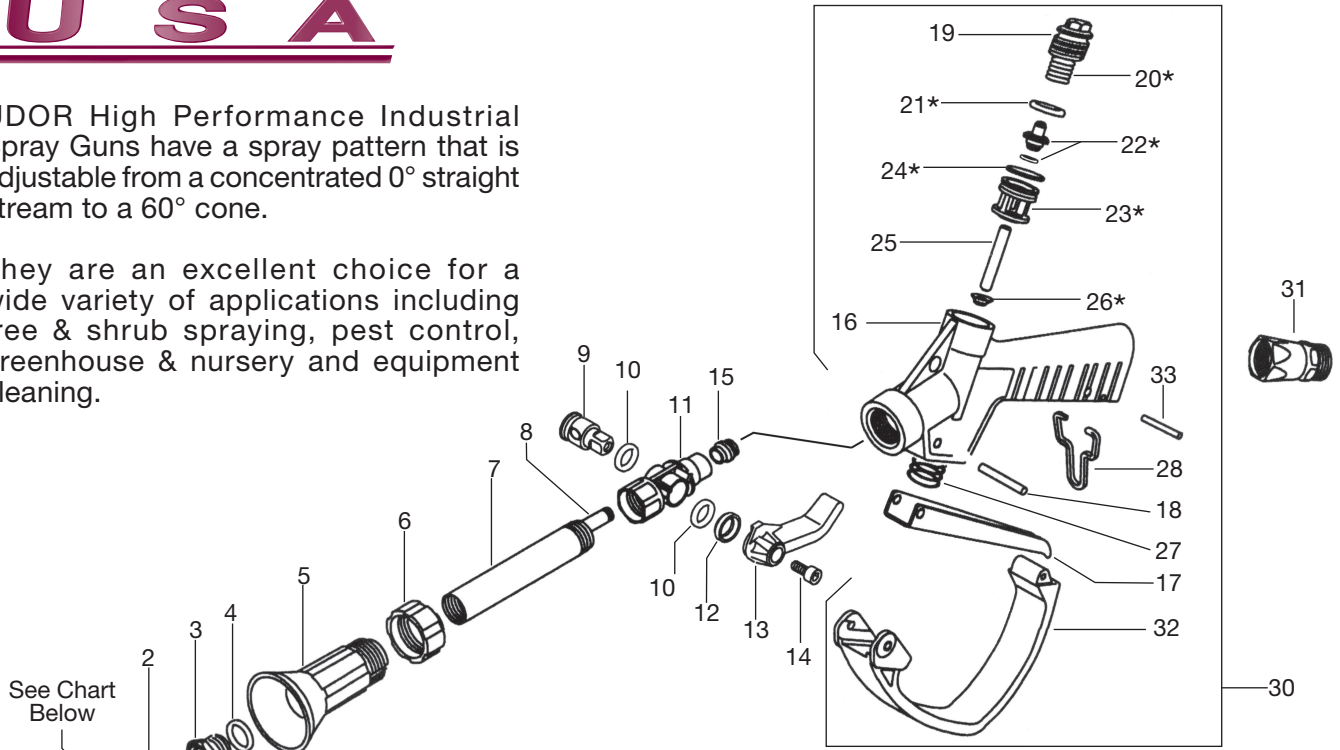

26.901.400 (Turbo Industrial) High Performance Adjustable Spray Gun

UDOR High Performance Industrial Spray Guns have a spray pattern that is adjustable from a concentrated 0° straight stream to a 60° cone.

They are an excellent choice for a wide variety of applications including tree & shrub spraying, pest control, greenhouse & nursery and equipment cleaning.