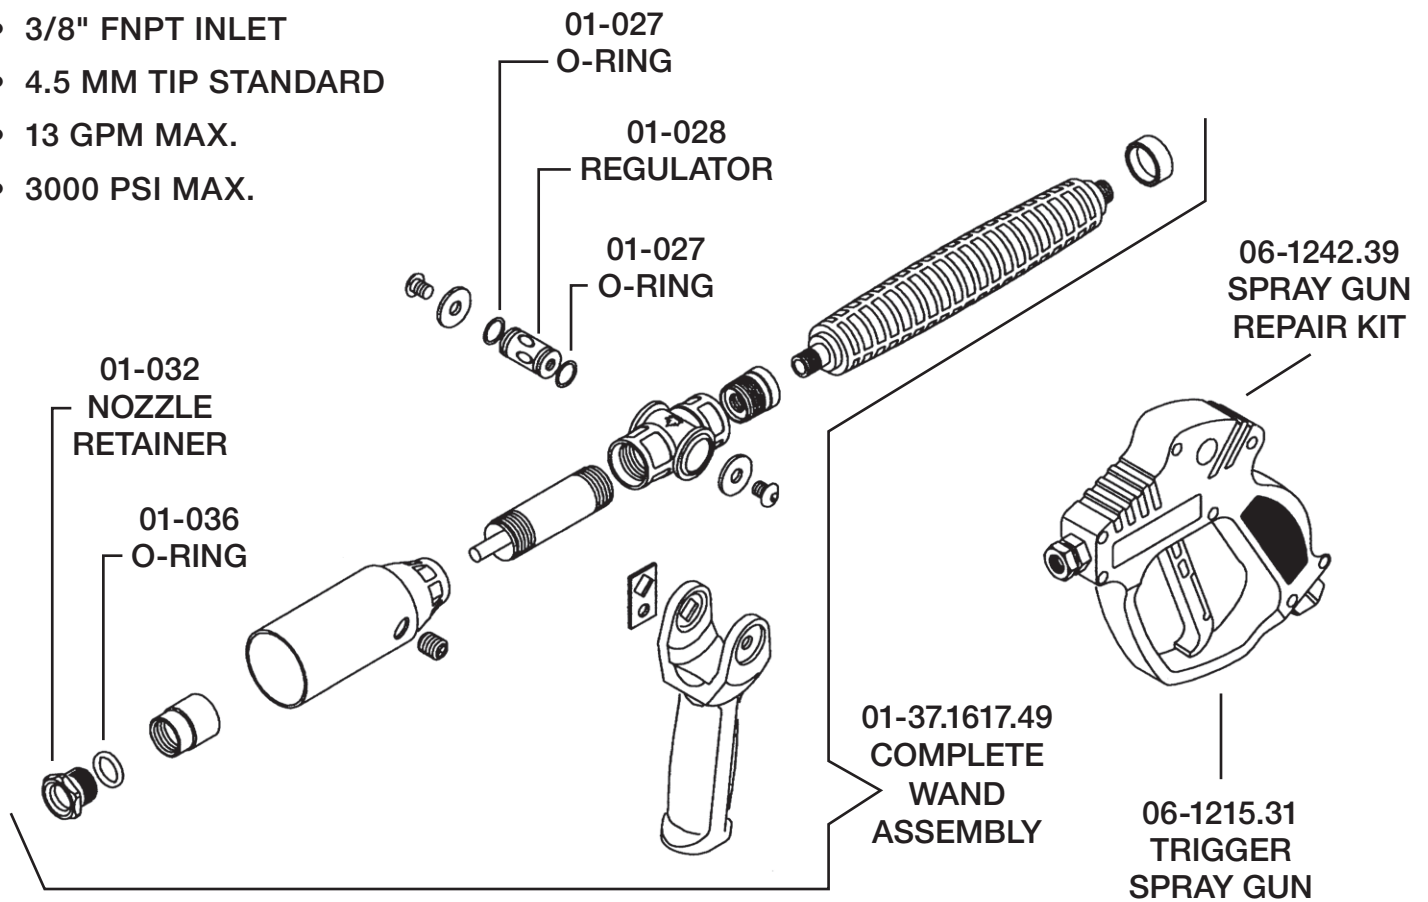

37.901.20

High Pressure Adjustable Pattern Foam Spray Gun

- 3/8" FNPT INLET
- 4.5 MM TIP STANDARD
- 13 GPM MAX.
- 3000 PSI MAX.

SPRAY TIP PERFORMANCE CHART

MODEL	ORIFICE (MM)	MATERIAL	1000 PSI	1500 PSI	2000 PSI	2500 PSI	3000 PSI
68.1802.50	1.2	Ceramic	2.0	2.4	2.6	2.9	3.5
68.1802.51	1.5	Ceramic	2.5	3.0	3.5	3.9	4.4
68.1802.52	1.8	Ceramic	3.5	4.1	4.7	5.3	5.9
68.1802.53	2.0	Ceramic	4.5	5.1	5.8	6.2	6.8
68.1802.54	2.3	Ceramic	6.0	7.0	8.0	9.0	10.0
68.1802.16	2.5	Ceramic	7.5	9.0	10.5	11.5	13.0
68.1802.17	3.0	Ceramic	10.0	12.0	14.0	16.0	18.0
13.1802.73	3.5	S/S	13.0	16.0	19.0	22.0	26.0