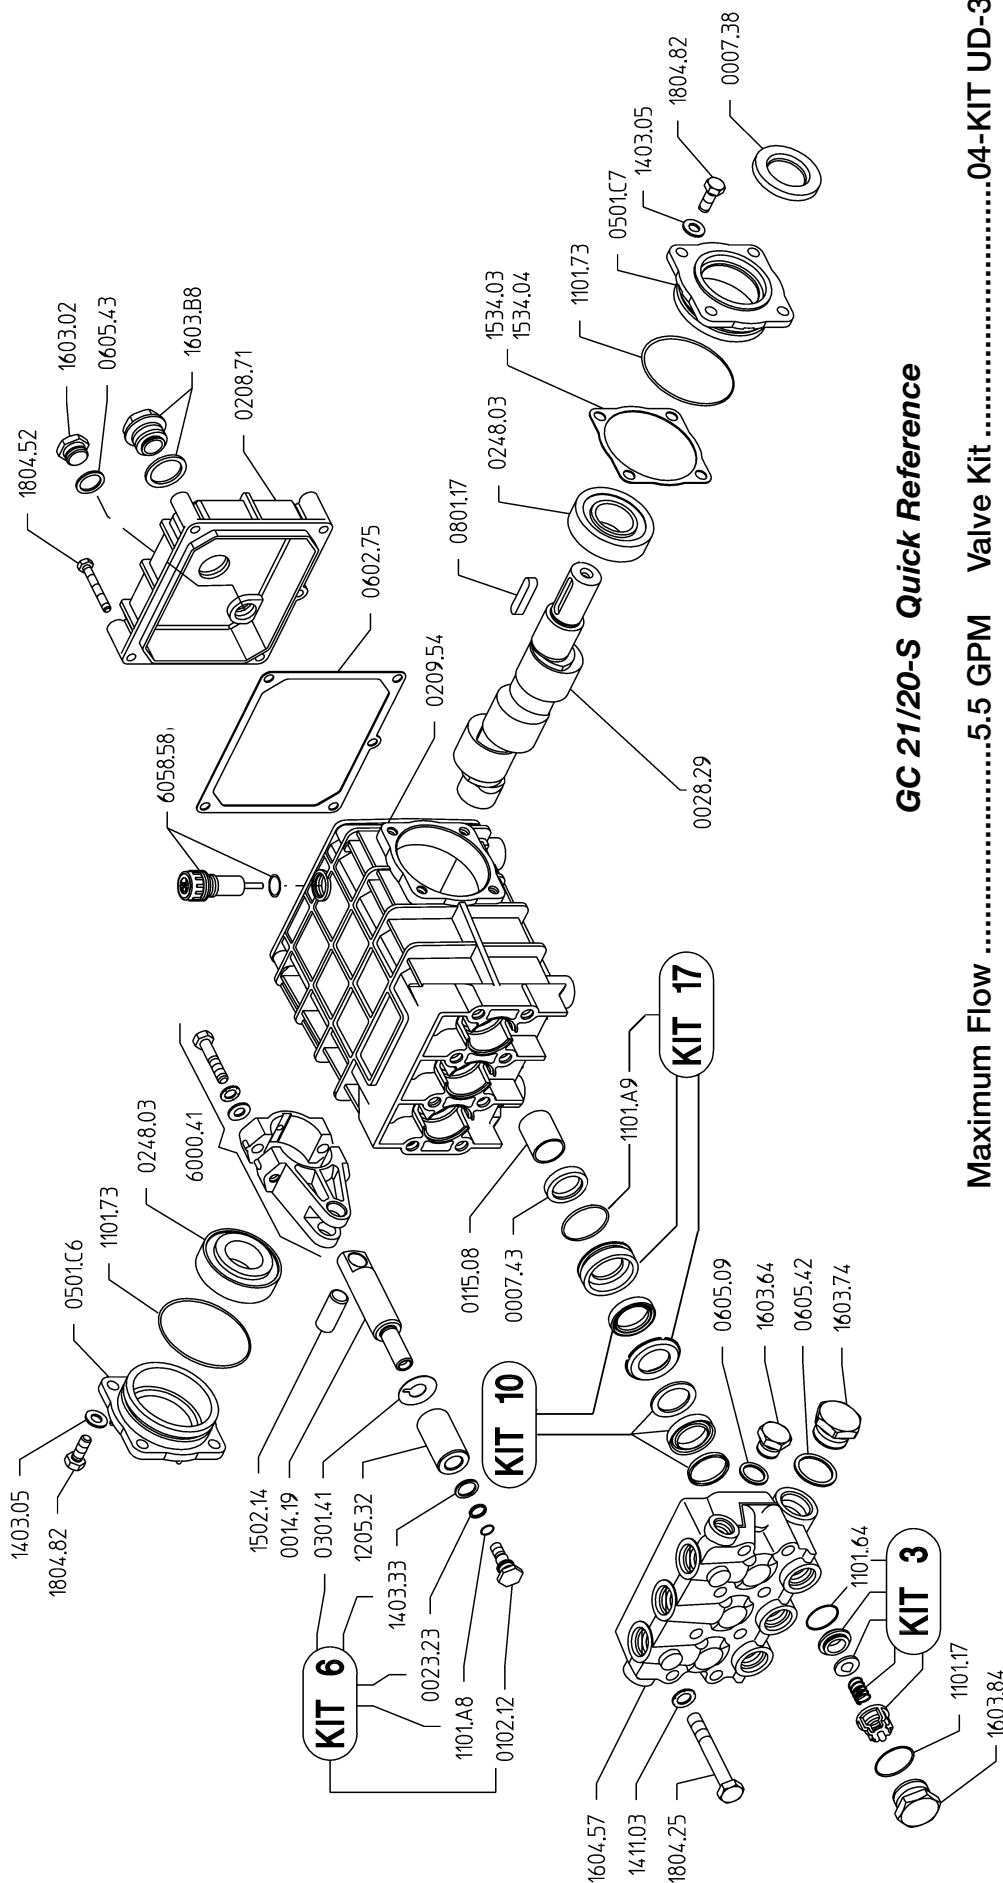

GC 21/20-S

Revised 10-1-2005

GC 21/20-S Quick Reference

Maximum Flow	5.5 GPM	Valve Kit	04-KIT UD-3
Maximum Pressure	3000 PSI	Seal Kit	04-KIT UD-10
Rated Pump Speed	1450 RPM	Brass Kit	04-KIT UD-17
Oil Capacity	40 oz. UDOR LUBE or SAE 30W	Plunger Bolt Kit	04-KIT UD-6
	Non-Detergent Oil	Plunger Part #	04-1205.32
		Plunger Diameter	22 MM

GC 21/20-S