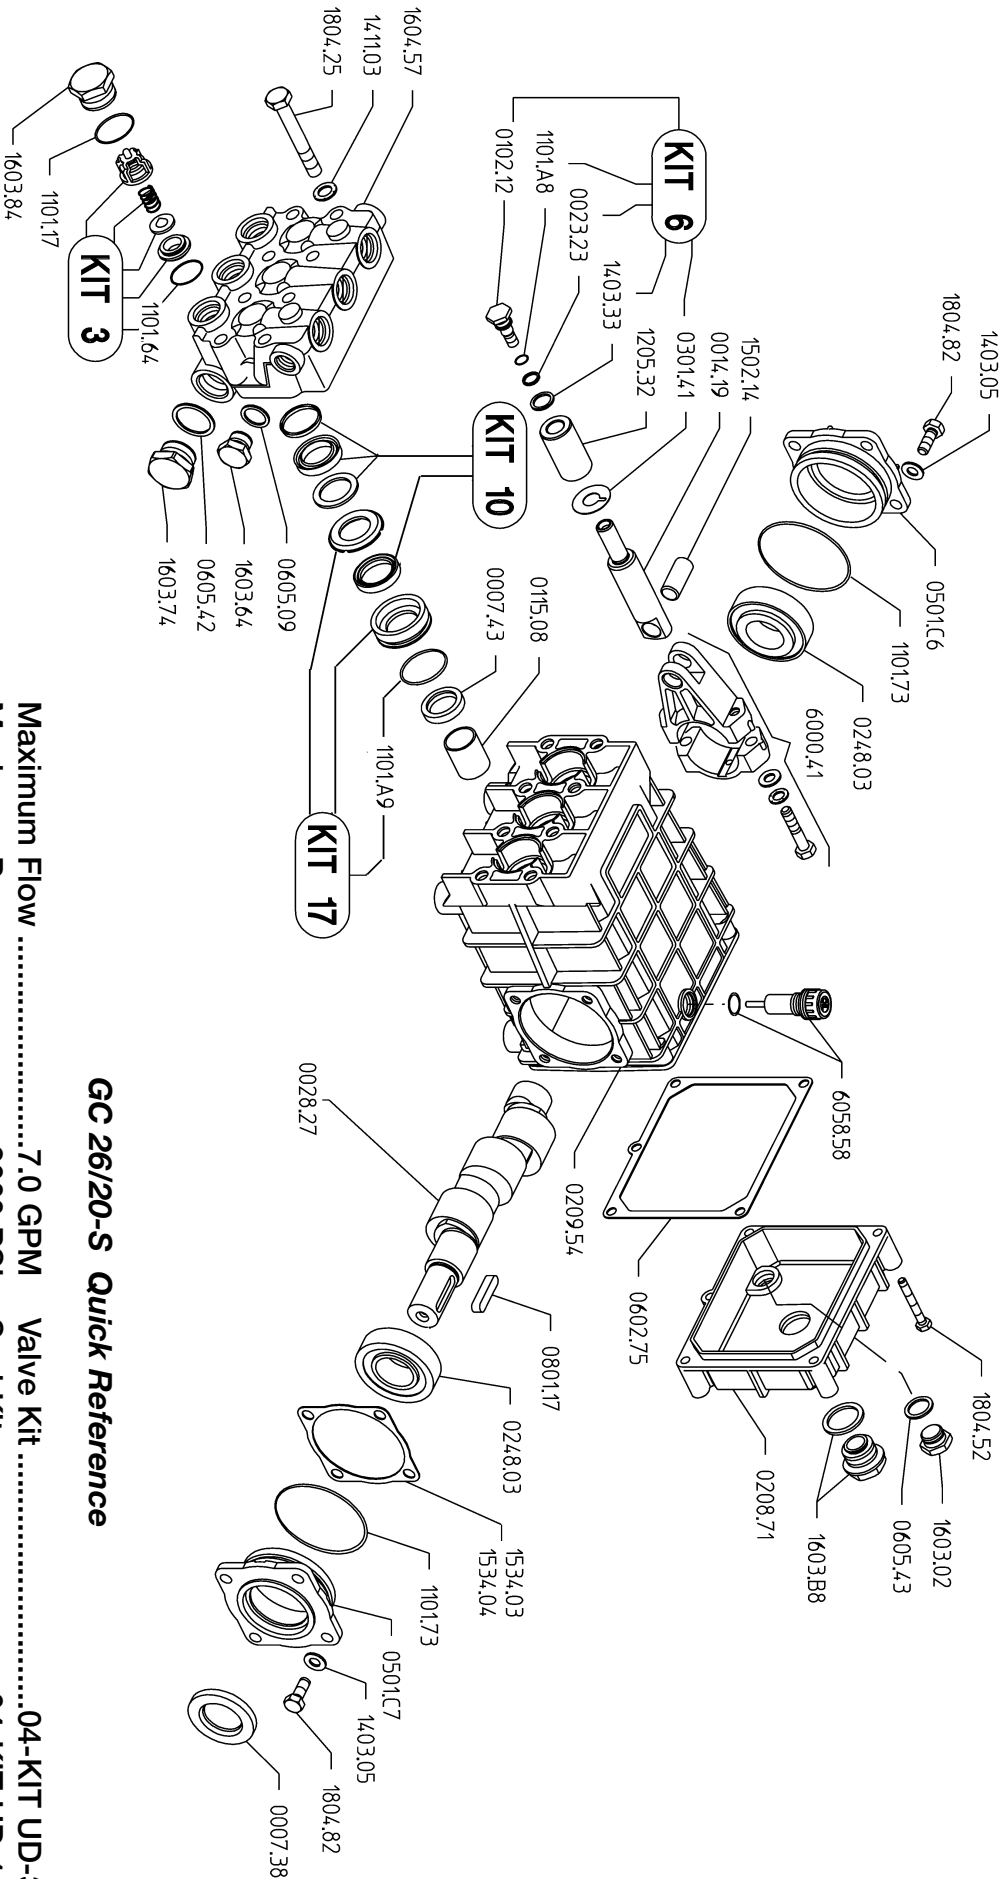

GC 26/20-S

GC 26/20-S Quick Reference

Maximum Flow	7.0 GPM	Valve Kit	04-KIT UD-3
Maximum Pressure	3000 PSI	Seal Kit	04-KIT UD-10
Rated Pump Speed	1450 RPM	Brass Kit	04-KIT UD-17
Oil Capacity	40 oz. UDOR LUBE or SAE 30W	Plunger Bolt Kit	04-KIT UD-6
		Plunger Part #	04-1205.32
		Plunger Diameter	22 MM

Non-Detergent Oil