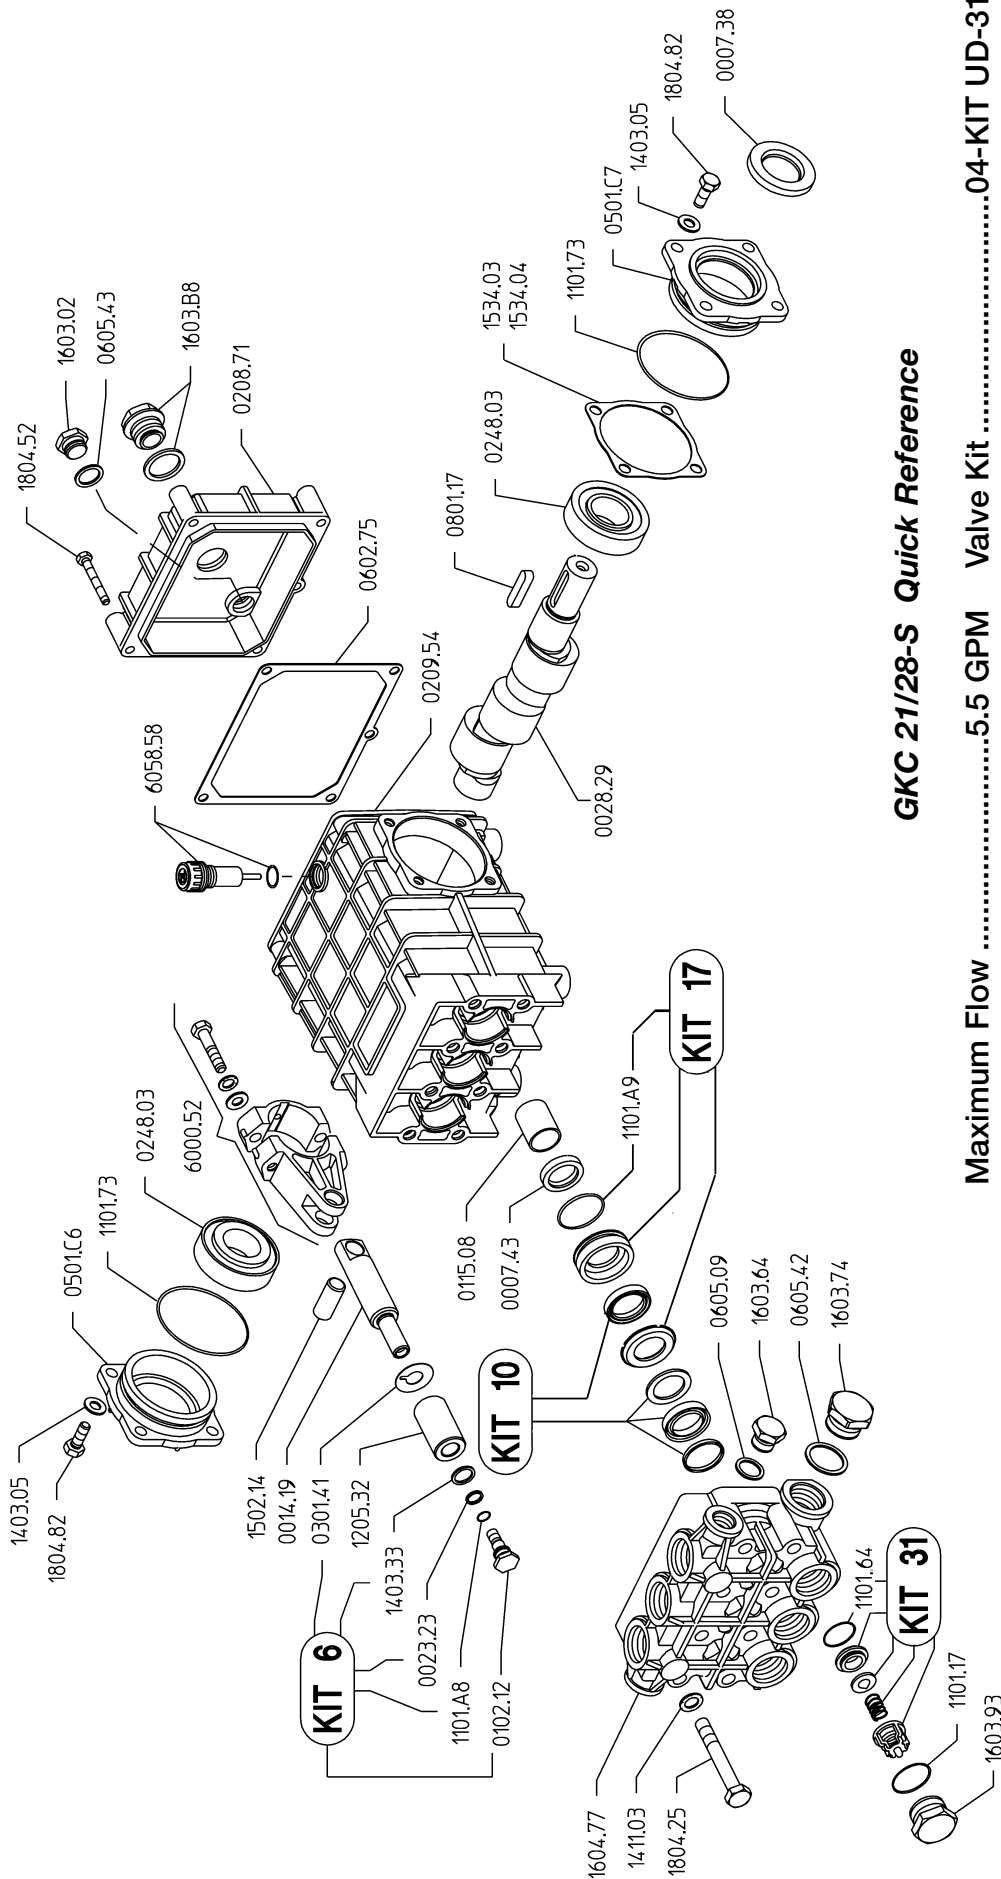

GKC 21/28-S

Revised 10-1-2005

GKC 21/28-S Quick Reference

Maximum Flow	5.5 GPM	Valve Kit	04-KIT UD-31
Maximum Pressure	4000 PSI	Seal Kit	04-KIT UD-10
Rated Pump Speed	1450 RPM	Brass Kit	04-KIT UD-17
Oil Capacity	40 oz. UDOR LUBE or SAE 30W	Plunger Bolt Kit	04-KIT UD-6
	Non-Detergent Oil	Plunger Part #	04-1205.32
		Plunger Diameter	22 MM

GKC 21/28-S