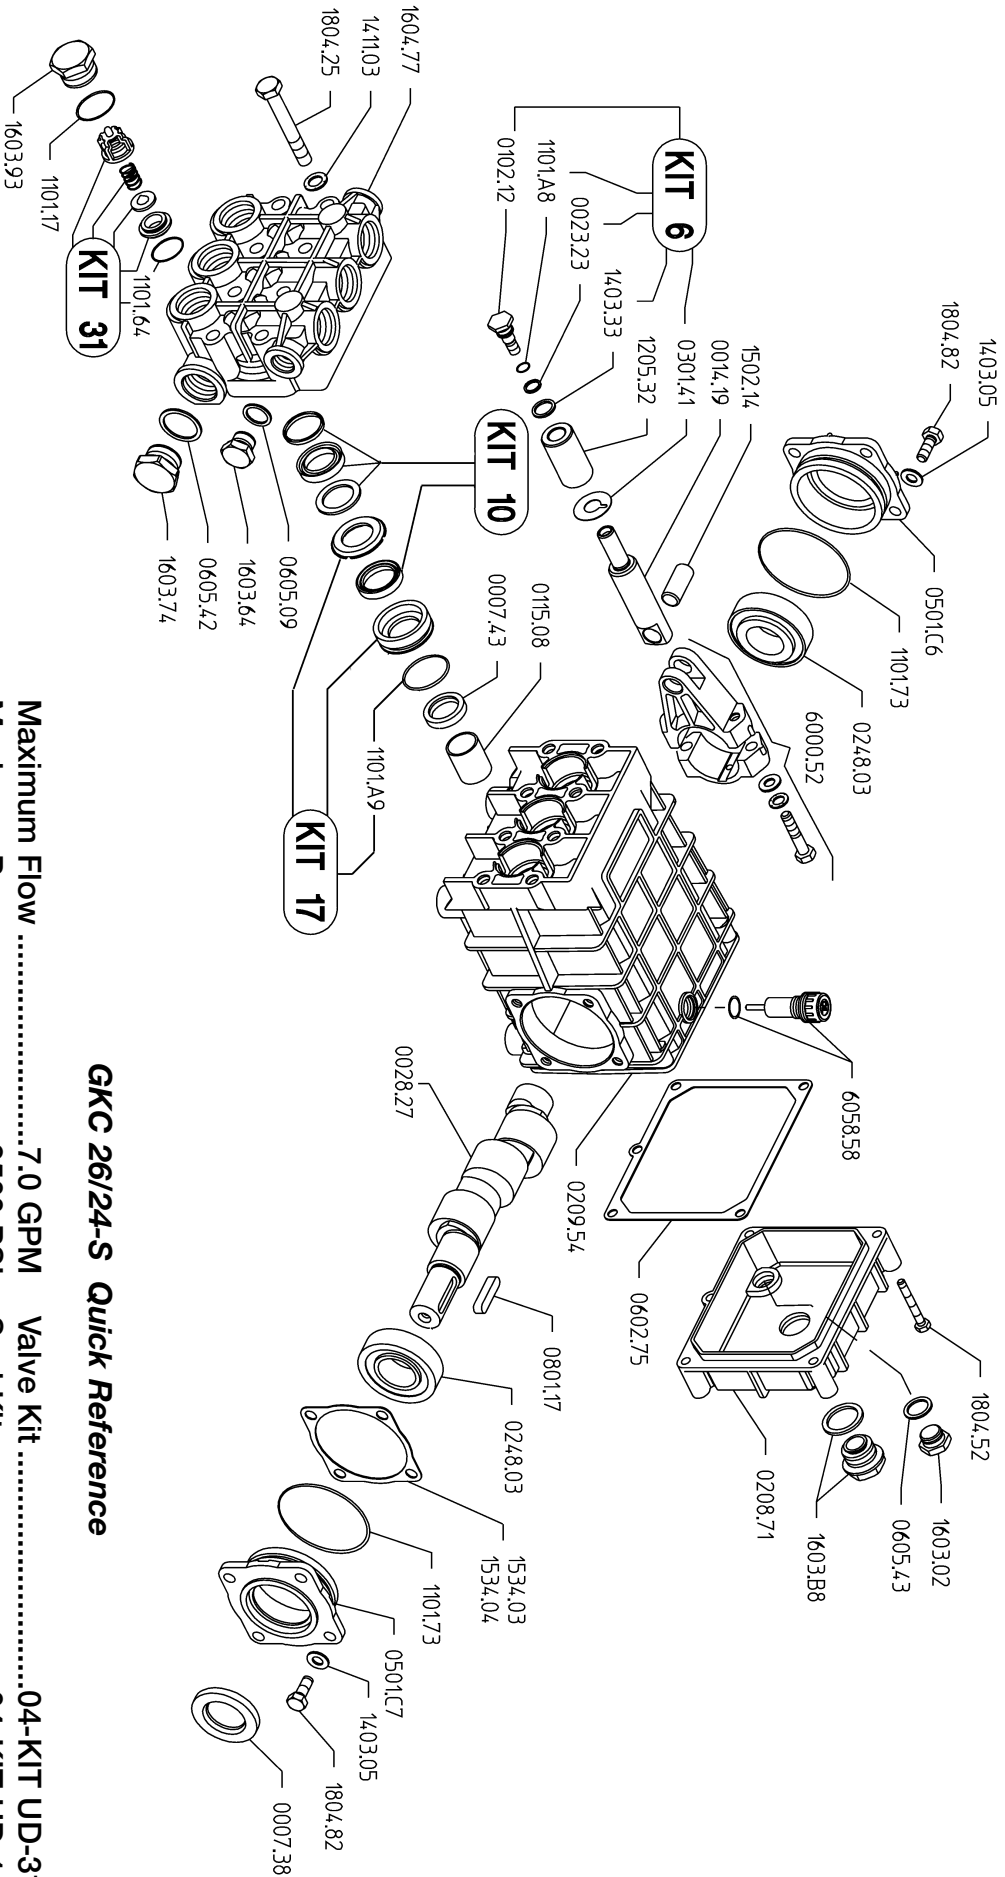

GKC 26/24-S

GKC 26/24-S Quick Reference

Maximum Flow	7.0 GPM	Valve Kit	04-KIT UD-31
Maximum Pressure	3500 PSI	Seal Kit	04-KIT UD-10
Rated Pump Speed	1450 RPM	Brass Kit	04-KIT UD-17
Oil Capacity	40 oz. UDOR LUBE or SAE 30W	Plunger Bolt Kit	04-KIT UD-6
	Non-Detergent Oil	Plunger Part #	04-1205.32
		Plunger Diameter	22 MM