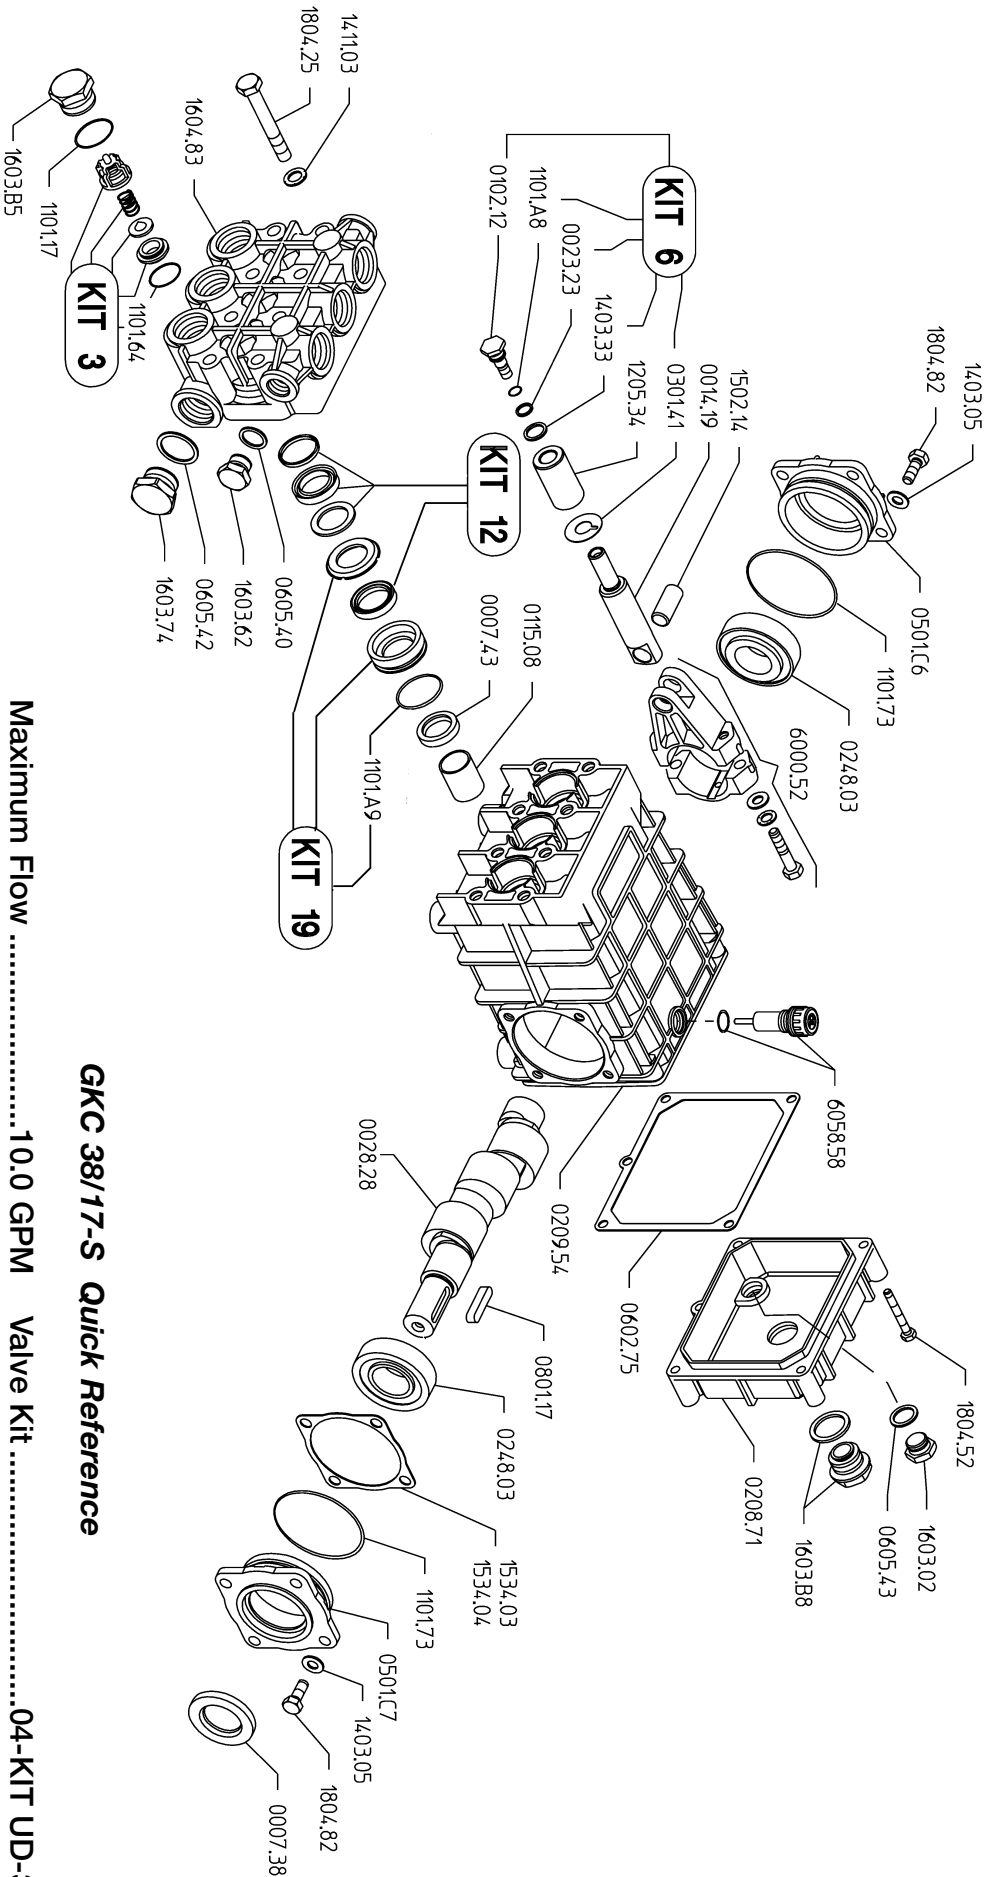

GKC 38/17-S

GKC 38/17-S Quick Reference

Maximum Flow	10.0 GPM	Valve Kit	04-KIT UD-3
Maximum Pressure	2500 PSI	Seal Kit	04-KIT UD-12
Rated Pump Speed	1450 RPM	Brass Kit	04-KIT UD-19
Oil Capacity	40 oz. UDOR LUBE or SAE 30W	Plunger Bolt Kit	04-KIT UD-6
		Plunger Part #	04-1205.34
		Plunger Diameter	28 MM
		Non-Detergent Oil	