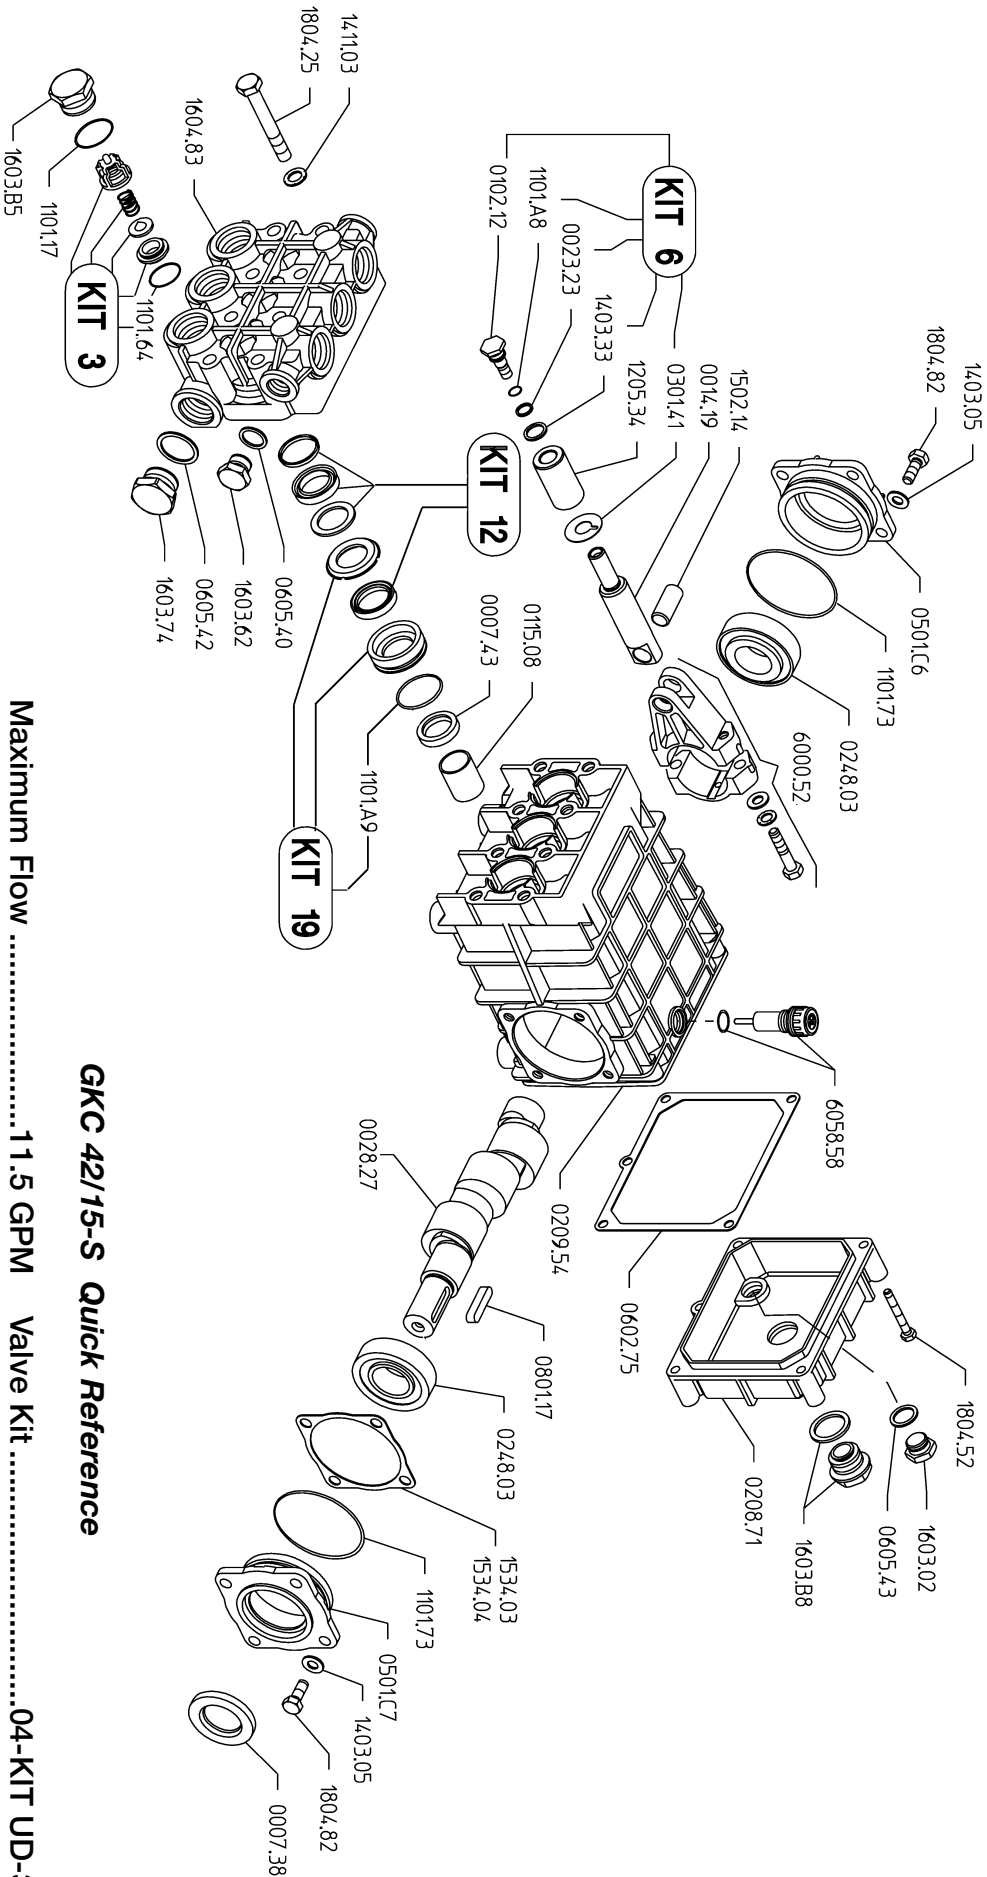

GKC 42/15-S

GKC 42/15-S Quick Reference

Maximum Flow	11.5 GPM	Valve Kit	04-KIT UD-3
Maximum Pressure	2200 PSI	Seal Kit	04-KIT UD-12
Rated Pump Speed	1450 RPM	Brass Kit	04-KIT UD-19
Oil Capacity	40 oz. UDOR LUBE or SAE 30W	Plunger Bolt Kit	04-KIT UD-6
		Plunger Part #	04-1205.34
		Plunger Diameter	28 MM
		Non-Detergent Oil	