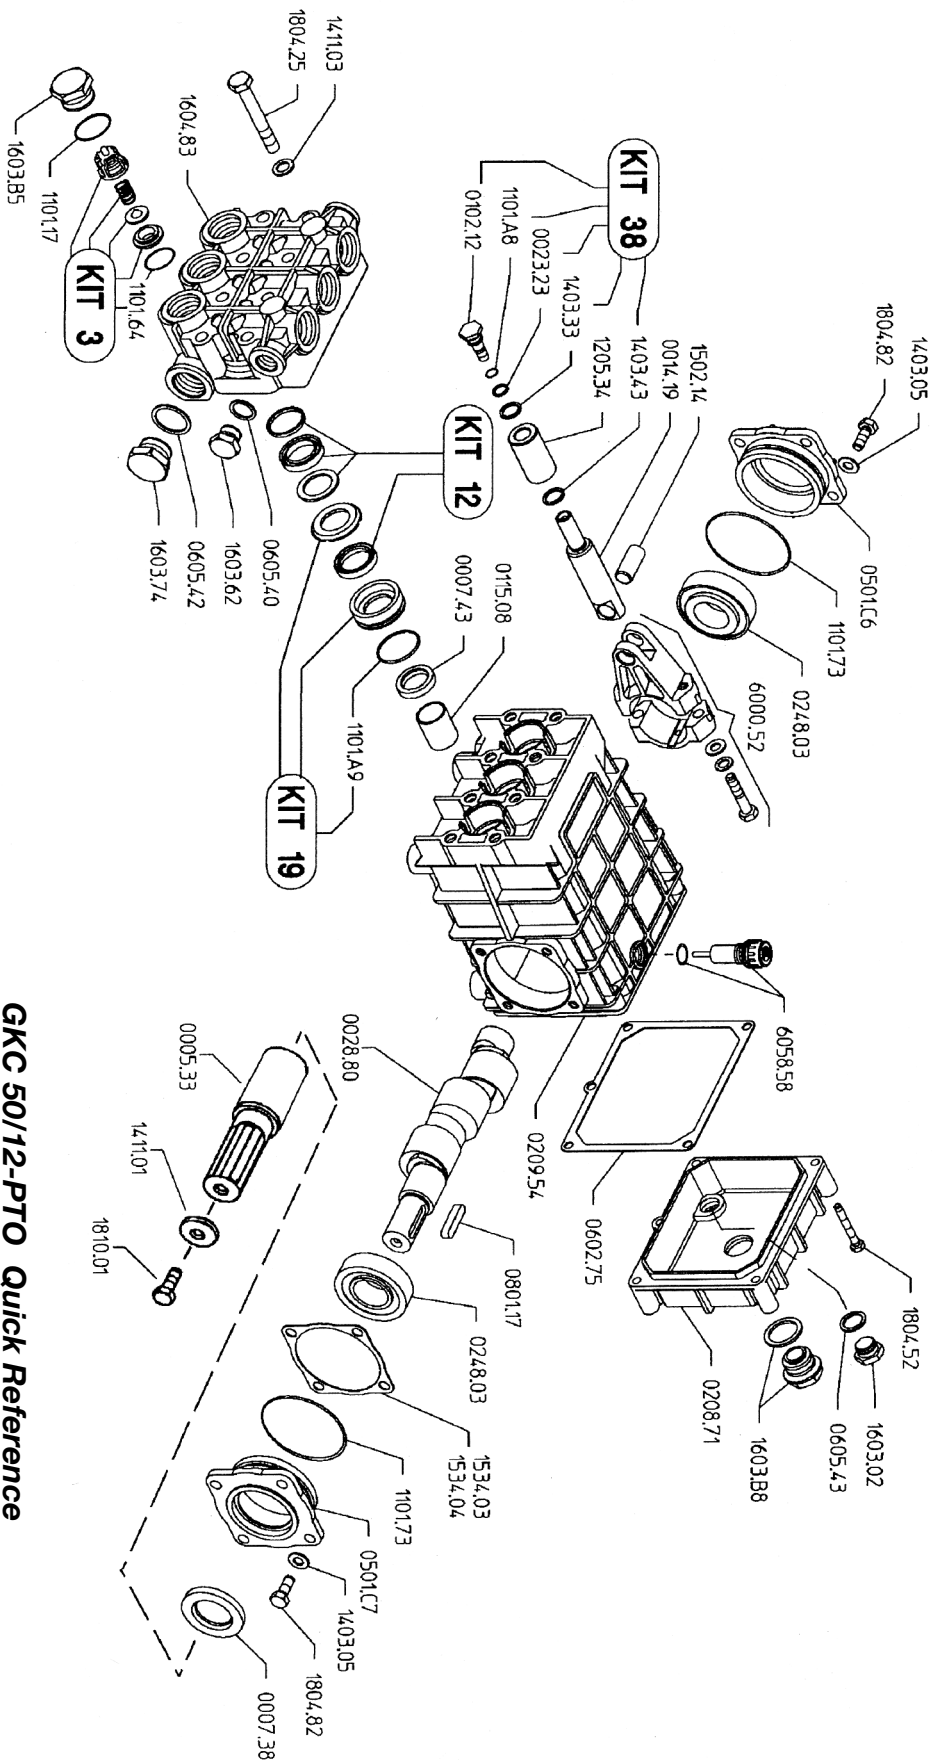

# GKC 50/12-PTO

## GKC 50/12-PTO Quick Reference

Maximum Flow .....	5.5 GPM	Valve Kit .....	04-KIT UD-3
Maximum Pressure .....	2500 PSI	Seal Kit .....	04-KIT UD-12
Rated Pump Speed .....	540 RPM	Brass Kit .....	04-KIT UD-19
Oil Capacity .....	40 oz. UDOR LUBE or SAE 30W	Plunger Bolt Kit .....	04-KIT UD-38
		Plunger Part # .....	04-1205.34
		Plunger Diameter .....	28 MM
		Non-Detergent Oil	