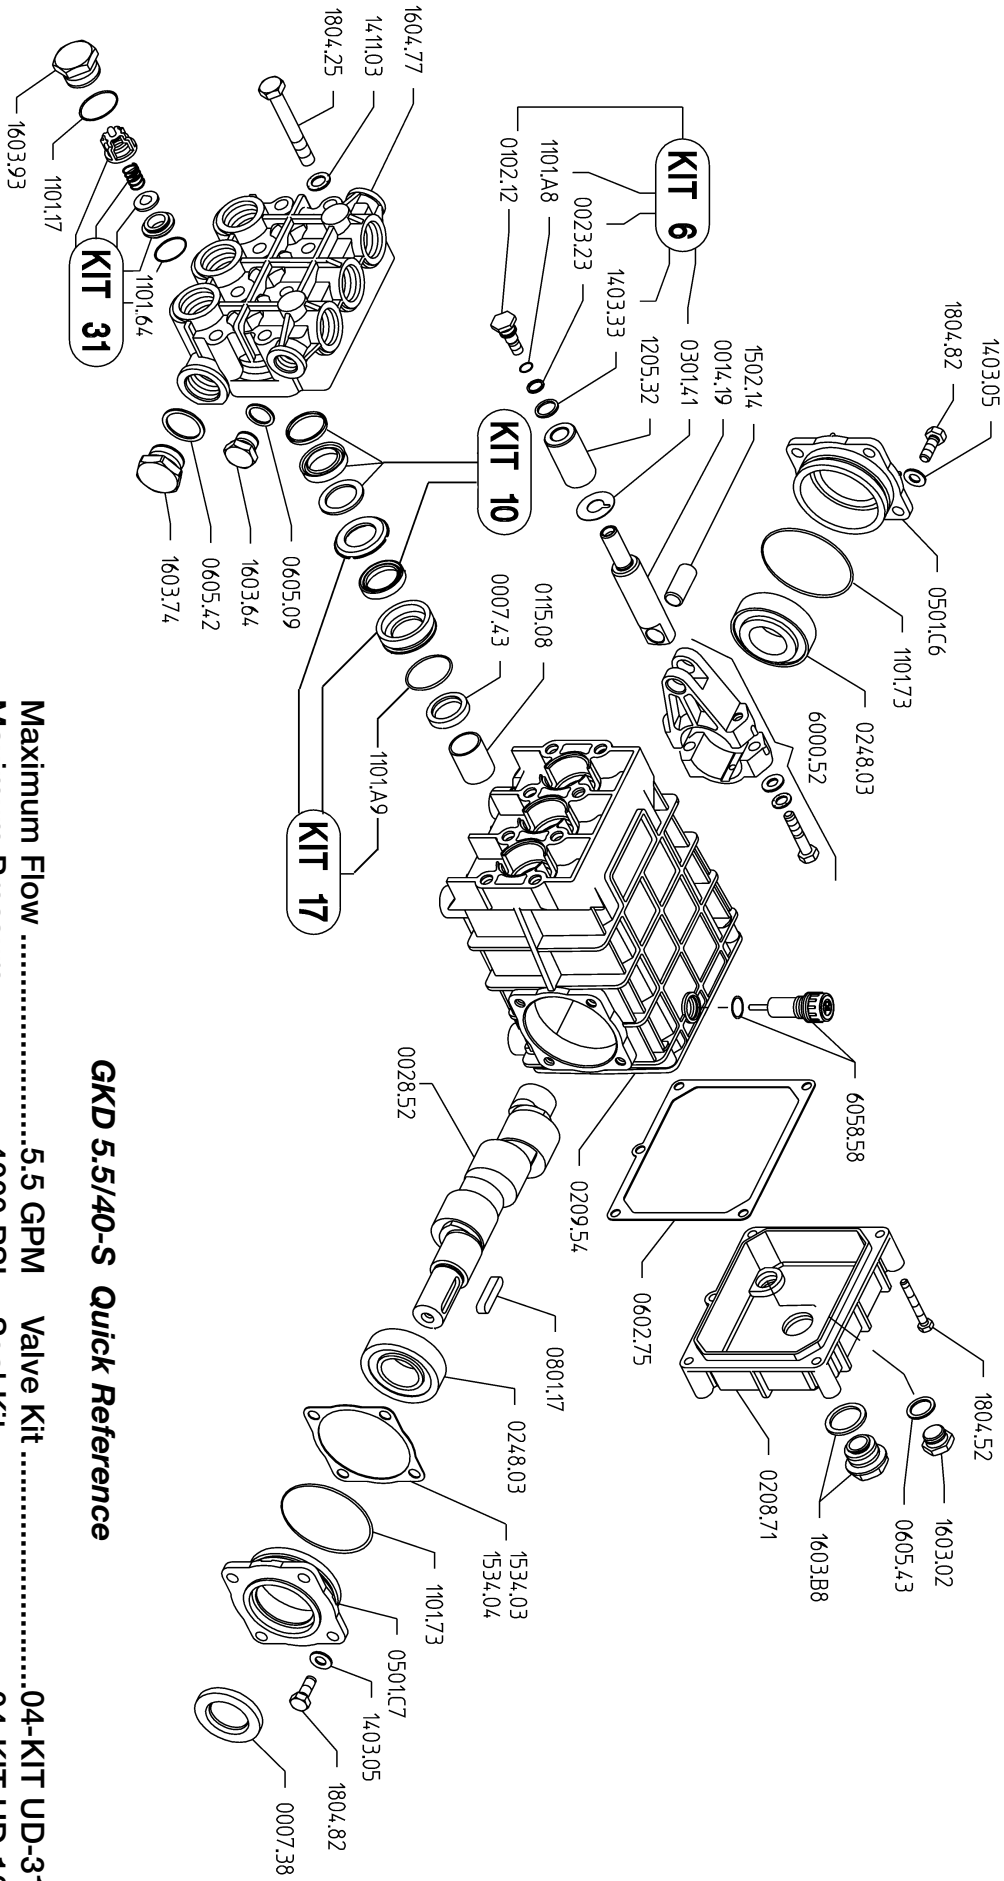

GKD 5.5/40-S

GKD 5.5/40-S Quick Reference

Maximum Flow	5.5 GPM	Valve Kit	04-KIT UD-31
Maximum Pressure	4000 PSI	Seal Kit	04-KIT UD-10
Rated Pump Speed	1750 RPM	Brass Kit	04-KIT UD-17
Oil Capacity	40 oz. UDOR LUBE or SAE 30W	Plunger Bolt Kit	04-KIT UD-6
		Plunger Part #	04-1205.32
		Plunger Diameter	22 MM

Non-Detergent Oil

GKD 5.5/40-S