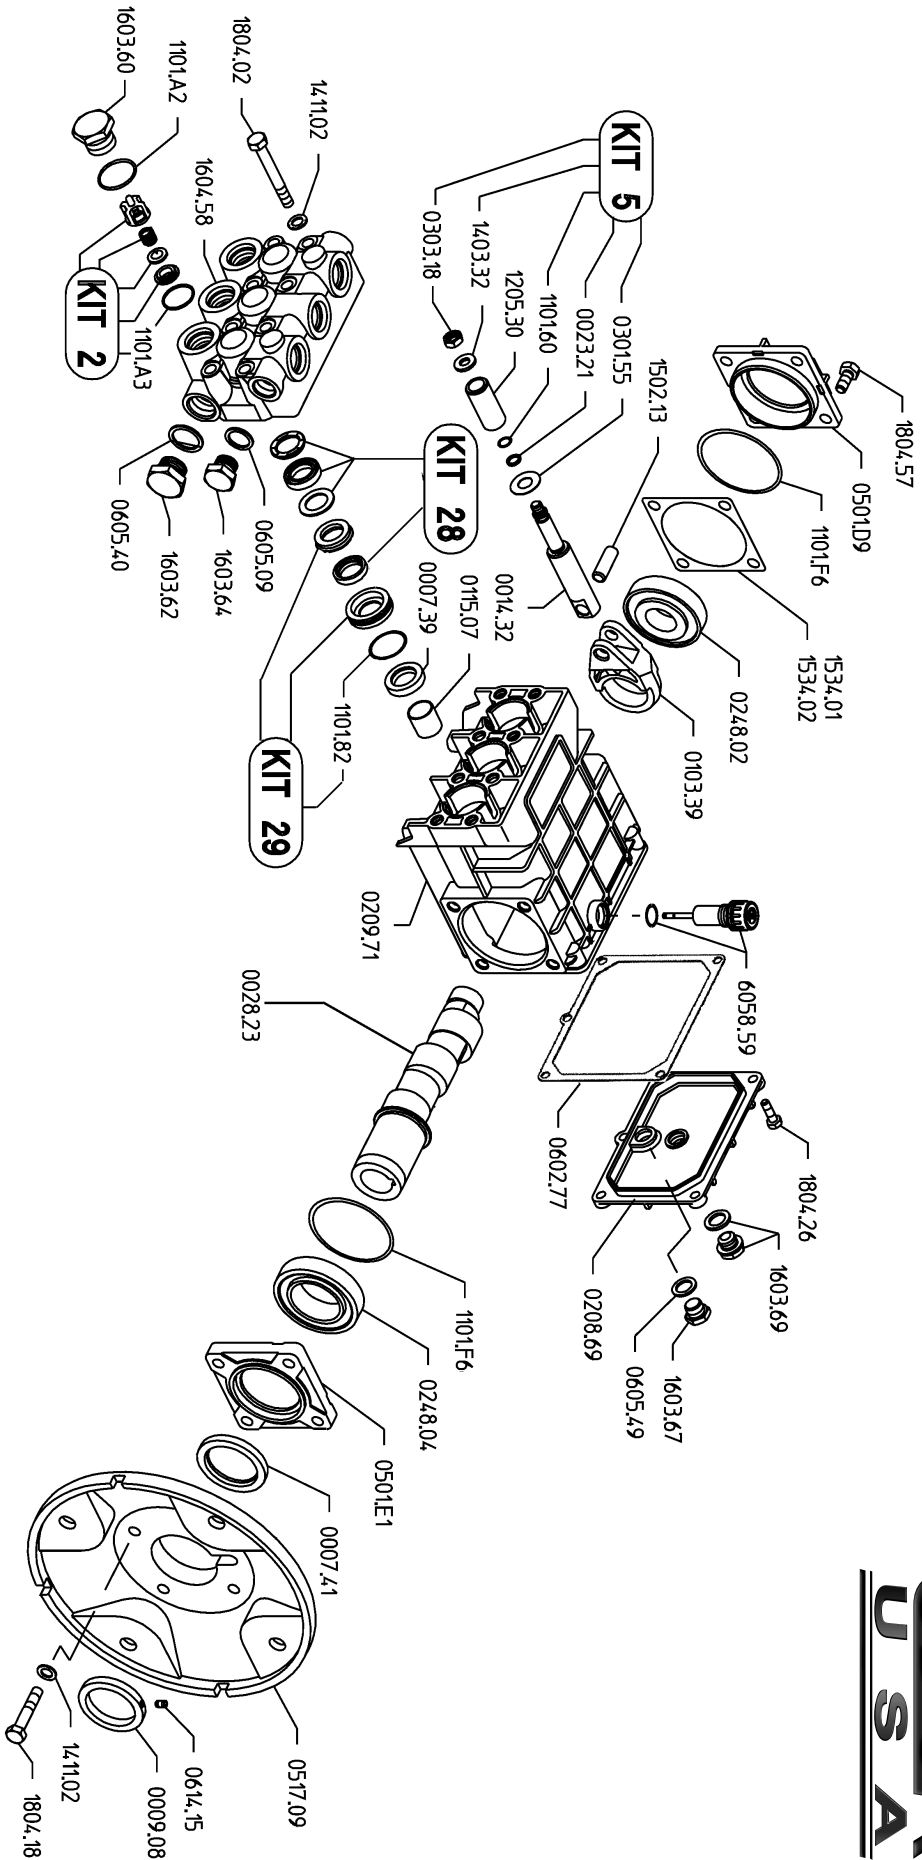

MD 5.0/25-U

MD 5.0/25-U Quick Reference

Maximum Flow	5.0 GPM	Valve Kit	04-KIT UD-2
Maximum Pressure	2500 PSI	Seal Kit	04-KIT UD-28
Rated Pump Speed	1750 RPM	Brass Kit	04-KIT UD-29
Oil Capacity	20 oz. UDOR LUBE or SAE 30W	Plunger Bolt Kit	04-KIT UD-5
		Plunger Part #	04-1205.30
		Plunger Diameter	18 MM