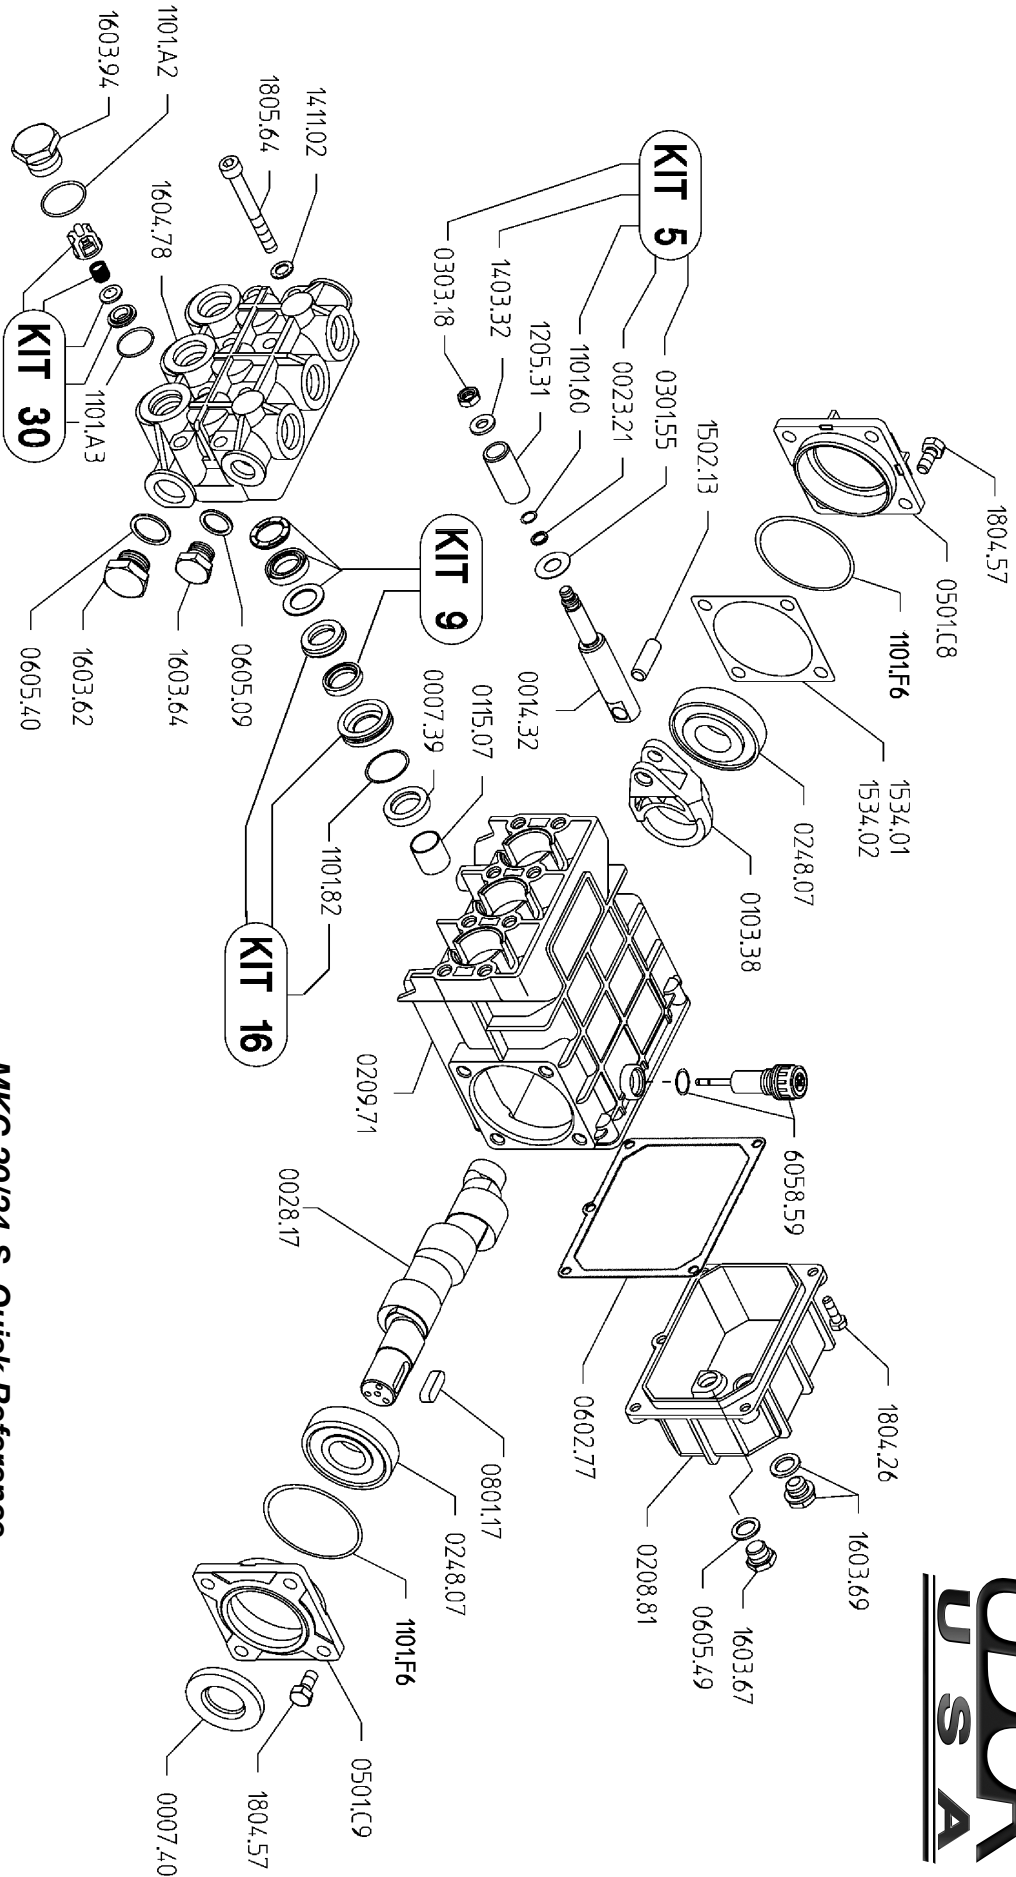

MKC 20/24-S

MKC 20/24-S Quick Reference

Maximum Flow	5.5 GPM	Valve Kit	04-KIT UD-30
Maximum Pressure	3500 PSI	Seal Kit	04-KIT UD-9
Rated Pump Speed	1450 RPM	Brass Kit	04-KIT UD-16
Oil Capacity	28 oz. UDOR LUBE or SAE 30W	Plunger Bolt Kit	04-KIT UD-5
		Plunger Part #	04-1205.31
		Plunger Diameter	20 MM