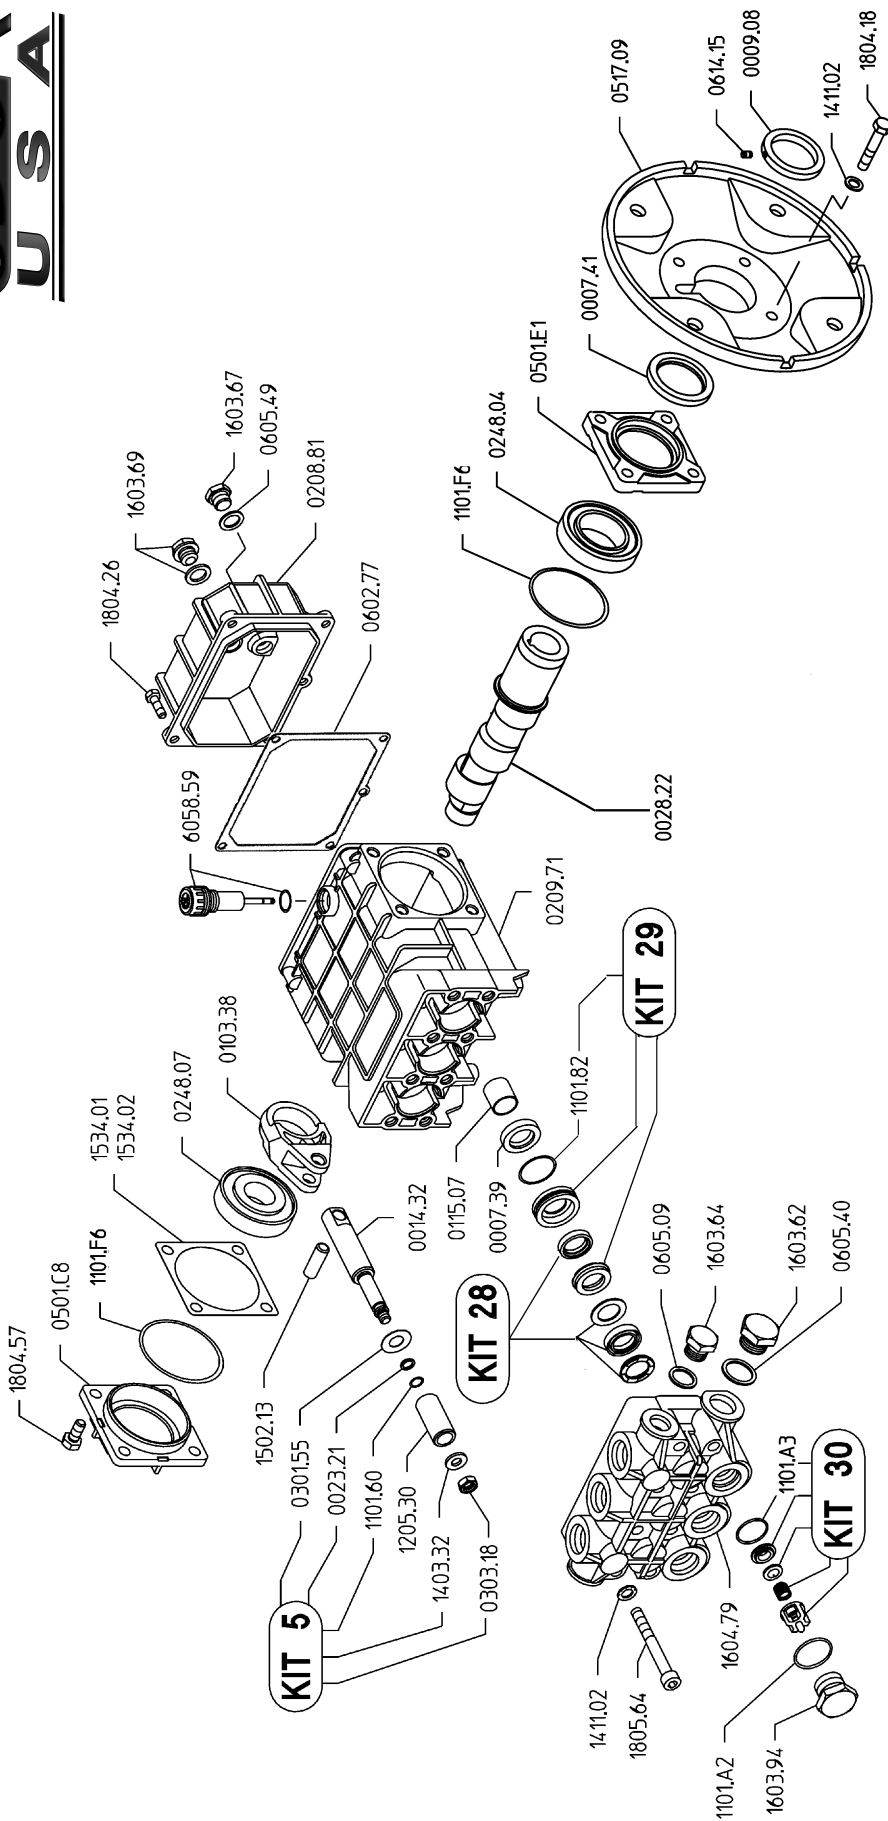

# MKD 4.0/30-U

## MKD 4.0/30-U Quick Reference

Maximum Flow .....	4.0 GPM	Valve Kit .....	04-KIT UD-30
Maximum Pressure .....	3000 PSI	Seal Kit .....	04-KIT UD-28
Rated Pump Speed .....	1750 RPM	Brass Kit .....	04-KIT UD-29
Oil Capacity .....	28 oz. UDOR LUBE or SAE 30W	Plunger Bolt Kit .....	04-KIT UD-5
	Non-Detergent Oil	Plunger Part # .....	04-1205.30
		Plunger Diameter .....	18 MM

**MKD 4.0/30-U**