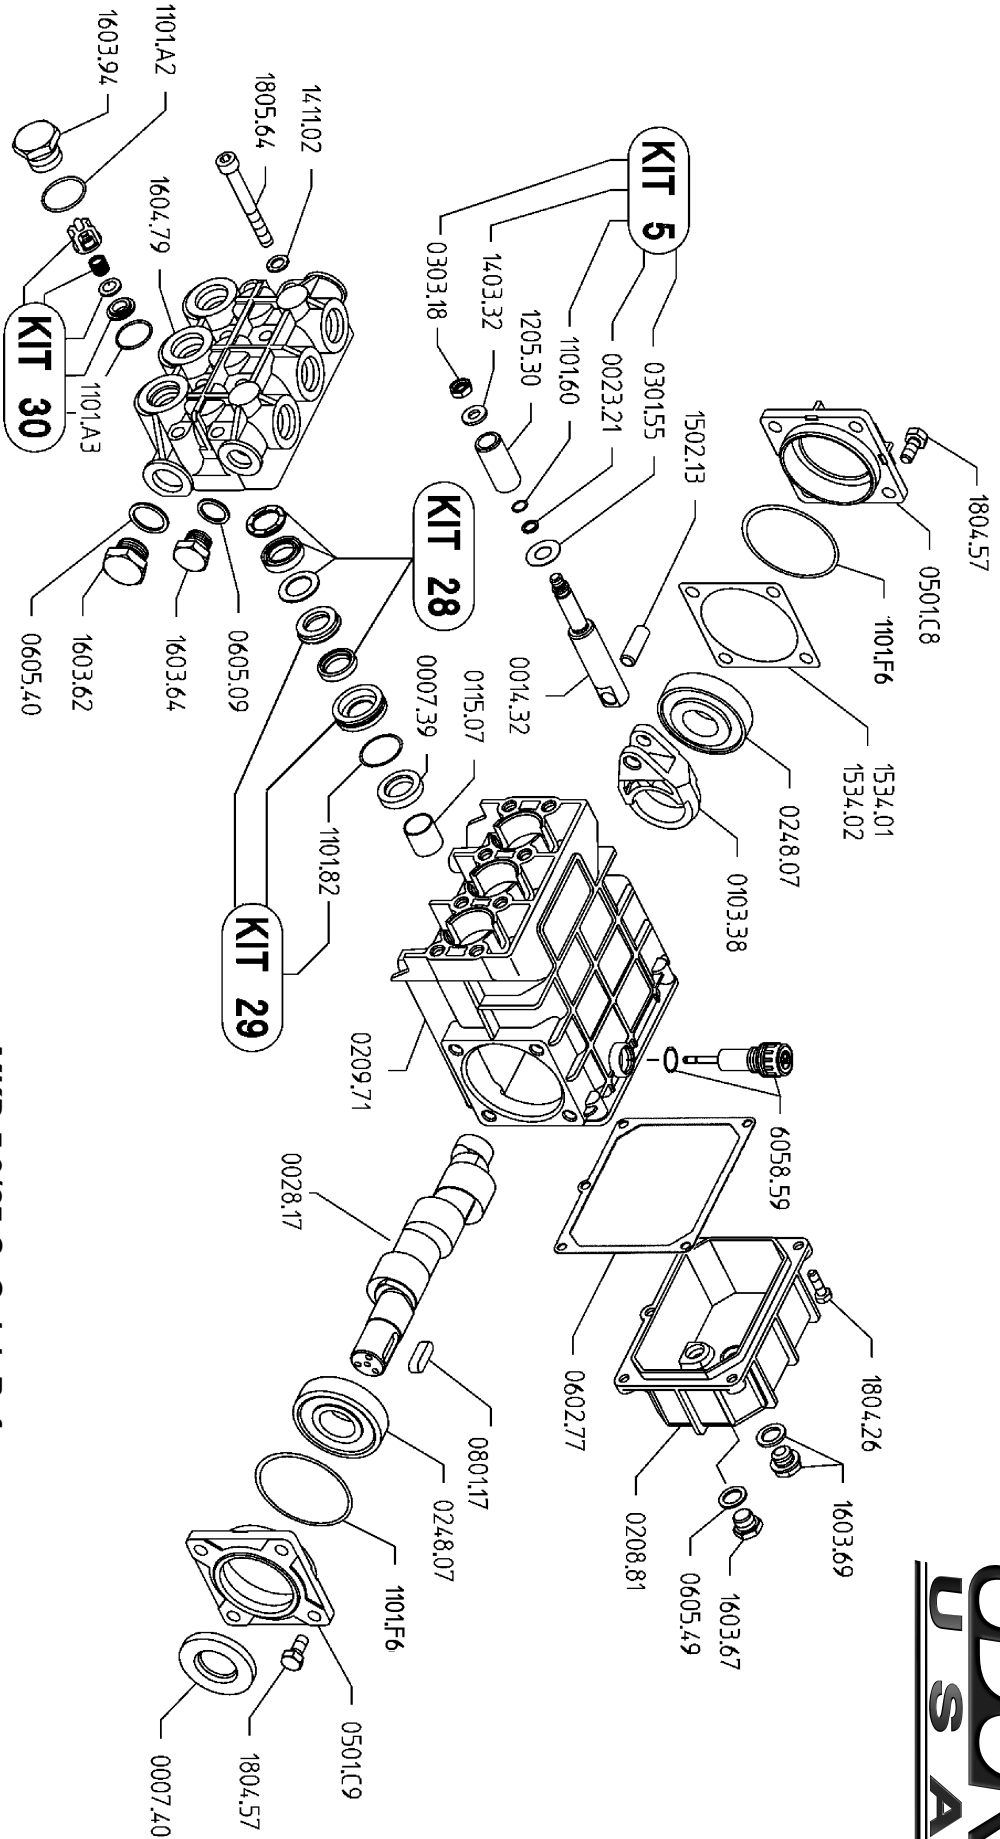

MKD 5.0/35-S

MKD 5.0/35-S Quick Reference

Maximum Flow	5.0 GPM	Valve Kit	04-KIT UD-30
Maximum Pressure	3500 PSI	Seal Kit	04-KIT UD-28
Rated Pump Speed	1750 RPM	Brass Kit	04-KIT UD-29
Oil Capacity	28 oz. UDOR LUBE or SAE 30W	Plunger Bolt Kit	04-KIT UD-5
	Non-Detergent Oil	Plunger Part #	04-1205.30
		Plunger Diameter	18 MM