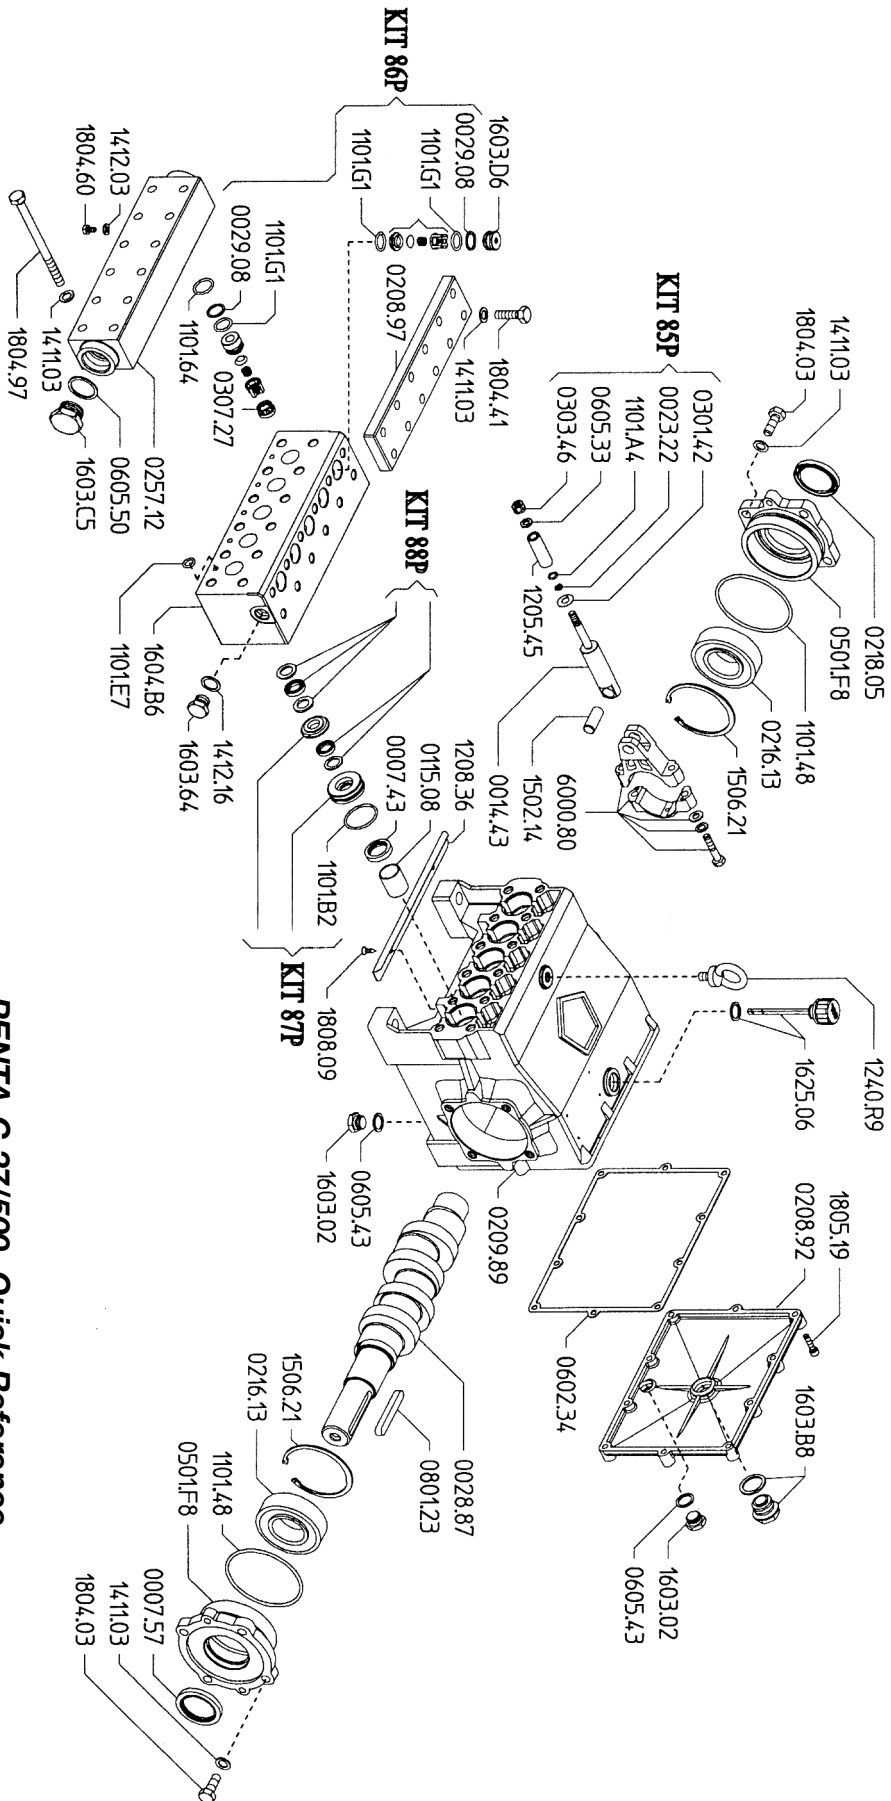

PENTA-C 27/500

PENTA-C 27/500 Quick Reference

Maximum Flow	7 GPM	Valve Kit.....	04-KIT UD-86P
Maximum Pressure	7300 PSI	Seal Kit	04-KIT UD-88P
Rated Pump Speed	1450 RPM	Brass Kit	04-KIT UD-87P
Oil Capacity	80 oz. UDOR LUBE or SAE 30W	Plunger Bolt Kit	04-KIT UD-85P
		Plunger Part #	04-1205.45
		Plunger Diameter	15 MM

PENTA-C 27/500