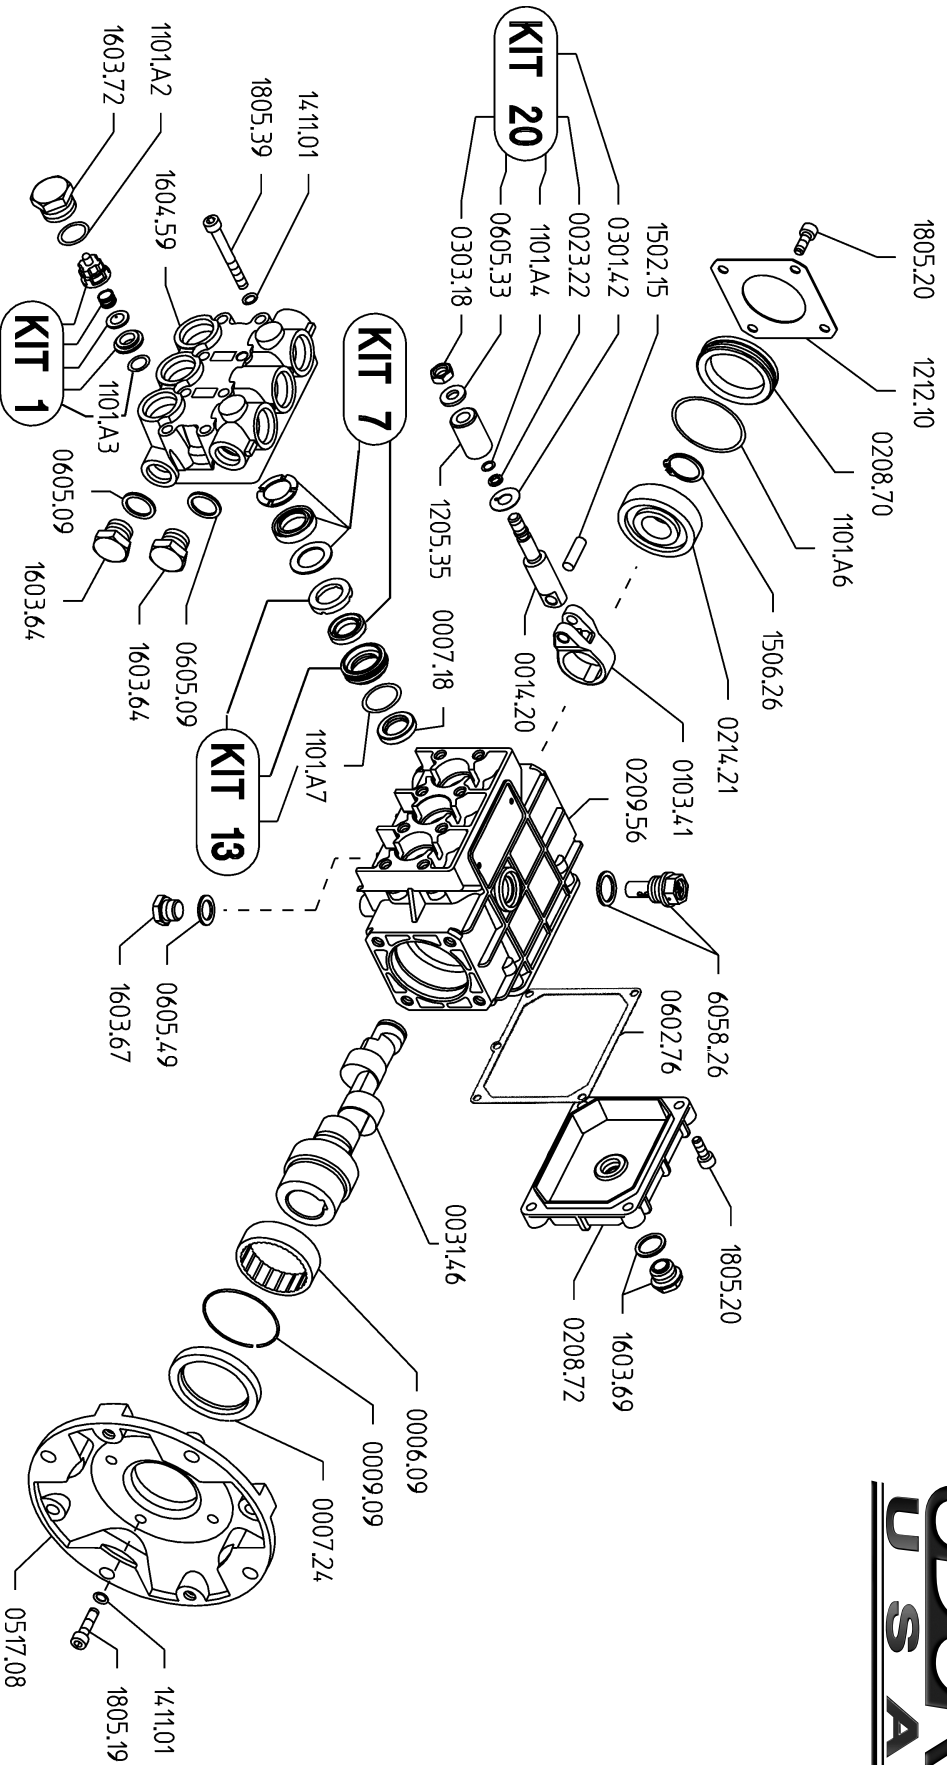

PND 1.0/20-Z

PND 1.0/20-Z Quick Reference

Maximum Flow	1.0 GPM	Valve Kit	04-KIT UD-1
Maximum Pressure	2000 PSI	Seal Kit	04-KIT UD-7
Rated Pump Speed	1750 RPM	Brass Kit	04-KIT UD-13
Oil Capacity	12 oz. UDOR LUBE or SAE 30W	Plunger Bolt Kit	04-KIT UD-20
		Plunger Part #	04-1205.35
		Plunger Diameter	15 MM