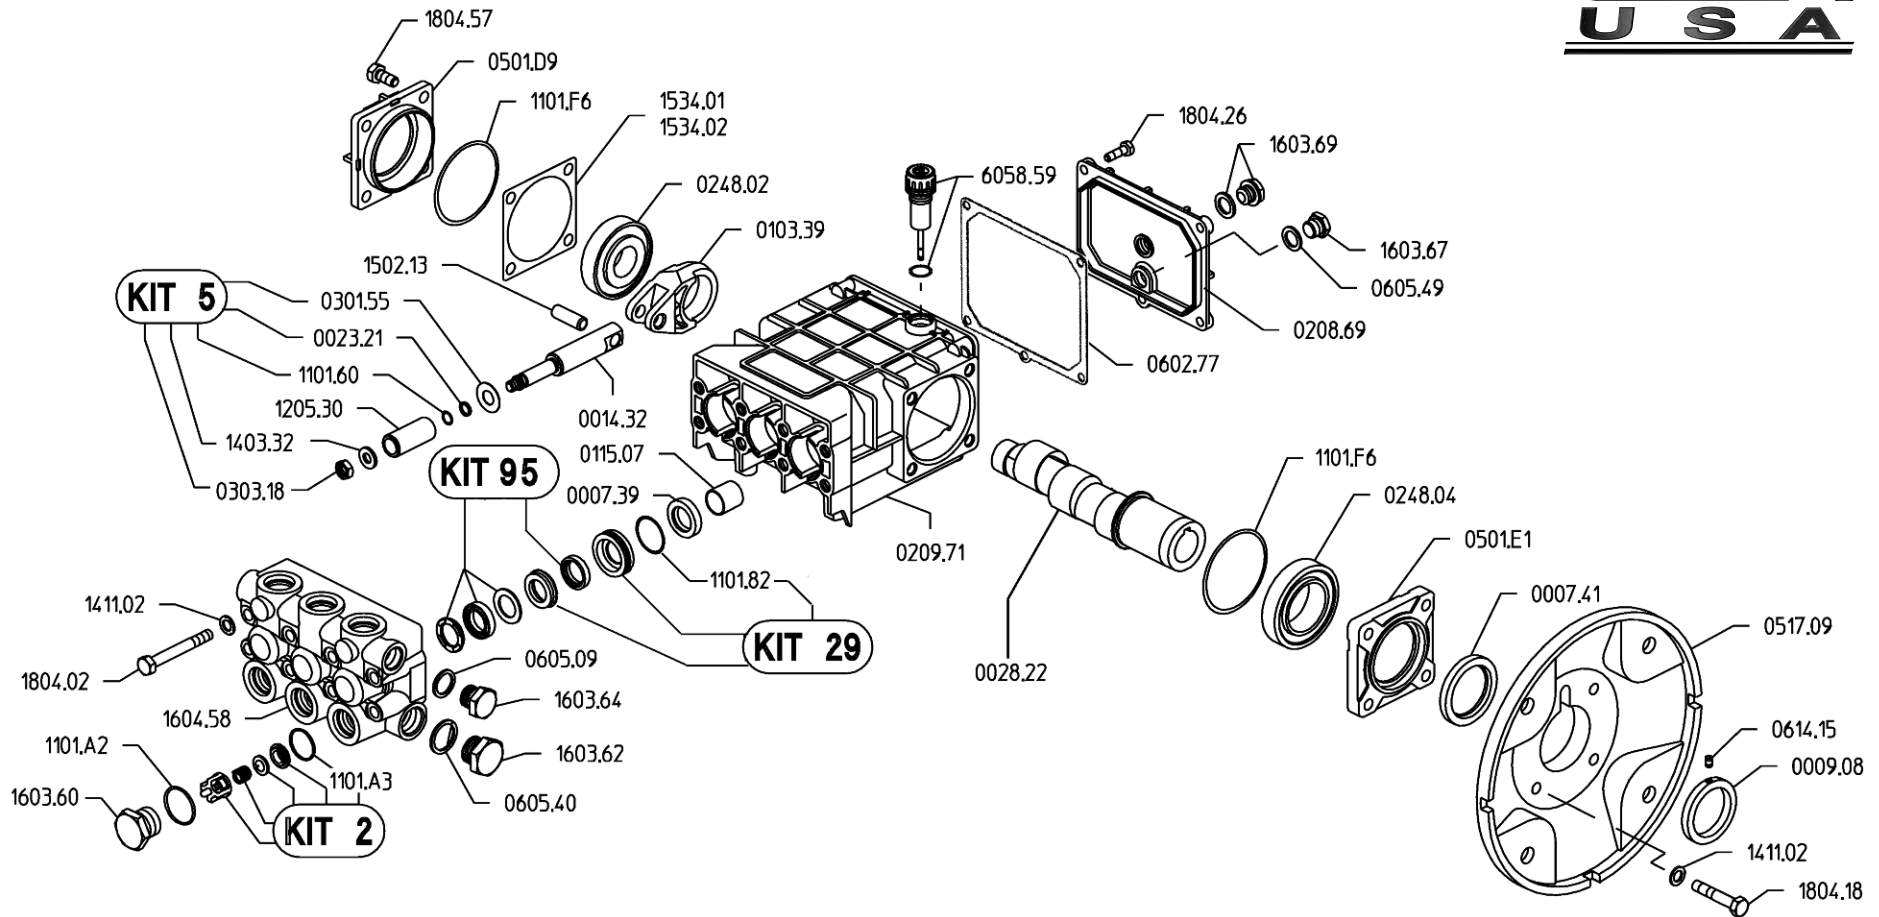

TC 4.0/30-U

TC 4.0/30-U Quick Reference

Maximum Flow4.0 GPM
 Max. Pressure.....3000 PSI
 Rated Pump Speed1750 RPM
 Oil Capacity.....20 oz. UDOR LUBE
 or SAE 30W Non-Detergent Oil

Valve Kit04-KIT UD-2
 Seal Kit.....04-KIT UD-95
 Brass Kit04-KIT UD-29
 Plunger Bolt Kit04-KIT UD-5
 Plunger Part #04-1205.30
 Plunger Diameter.....18 MM